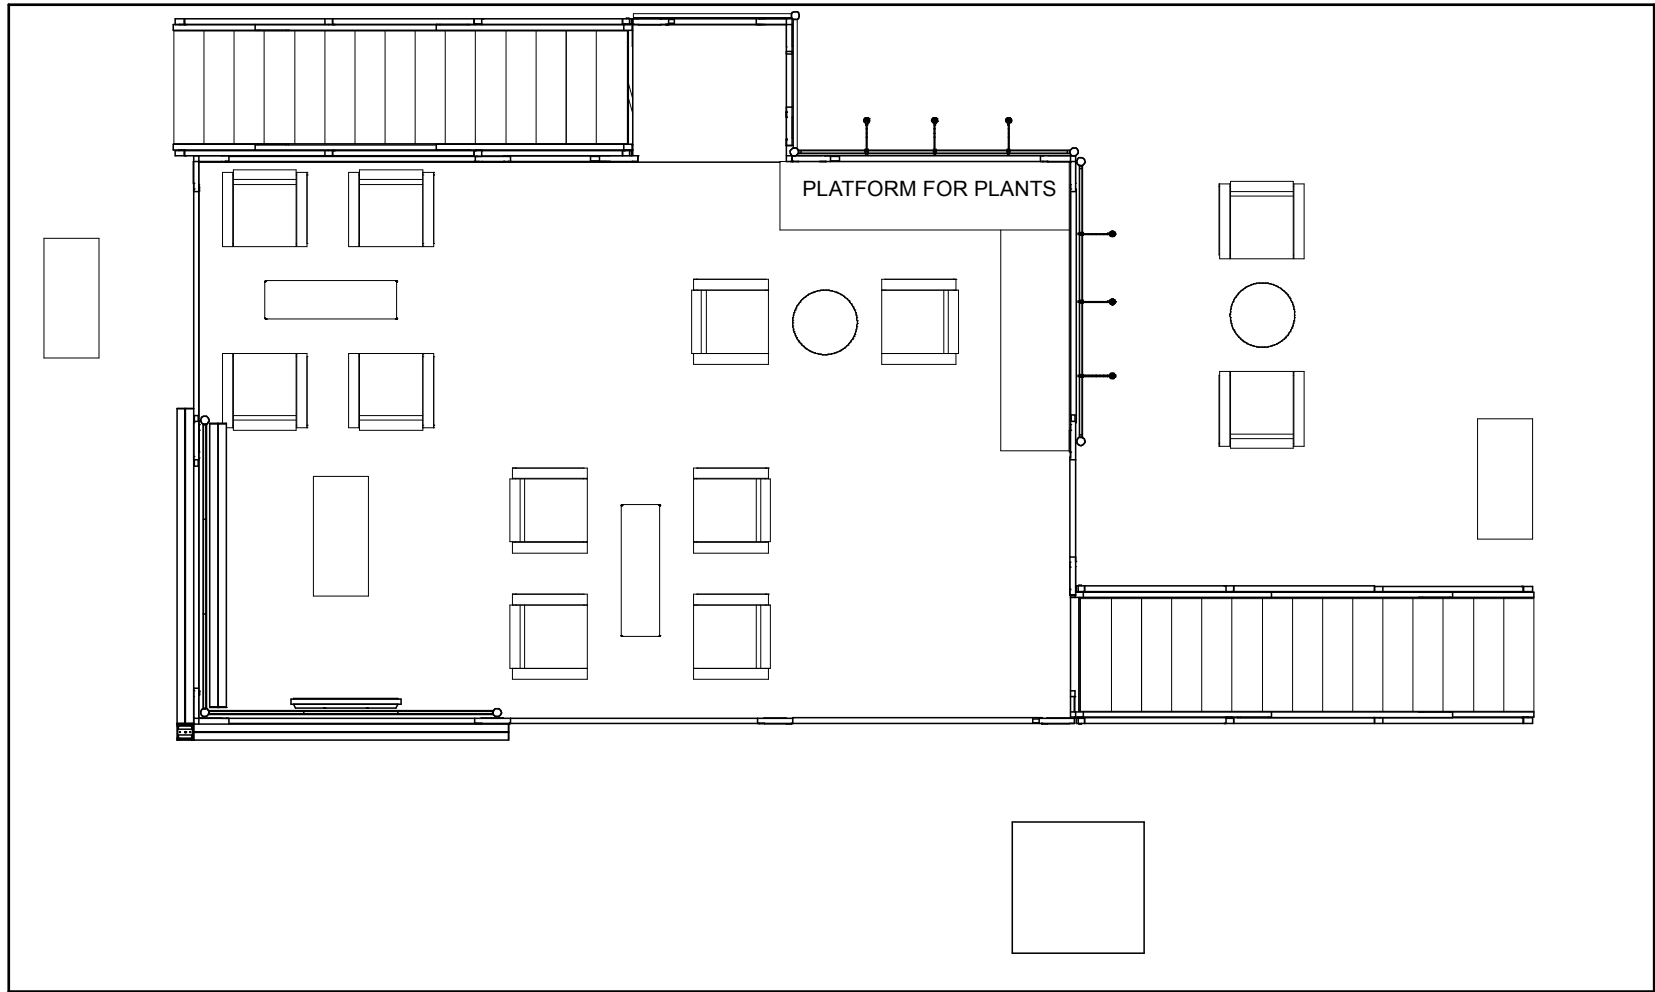

DRAWN BY: LH

**DESIGN : Rivas Flooring**

**DATE: 12/10/21**

**REFERENCE: 30x50**

**© 2021**

The designs shown herein are protected by copyright and other laws. This document is to be maintained in confidence. No portion of the information or design shown herein may be reproduced, electronically or otherwise, nor may any display be made from this design without written consent.