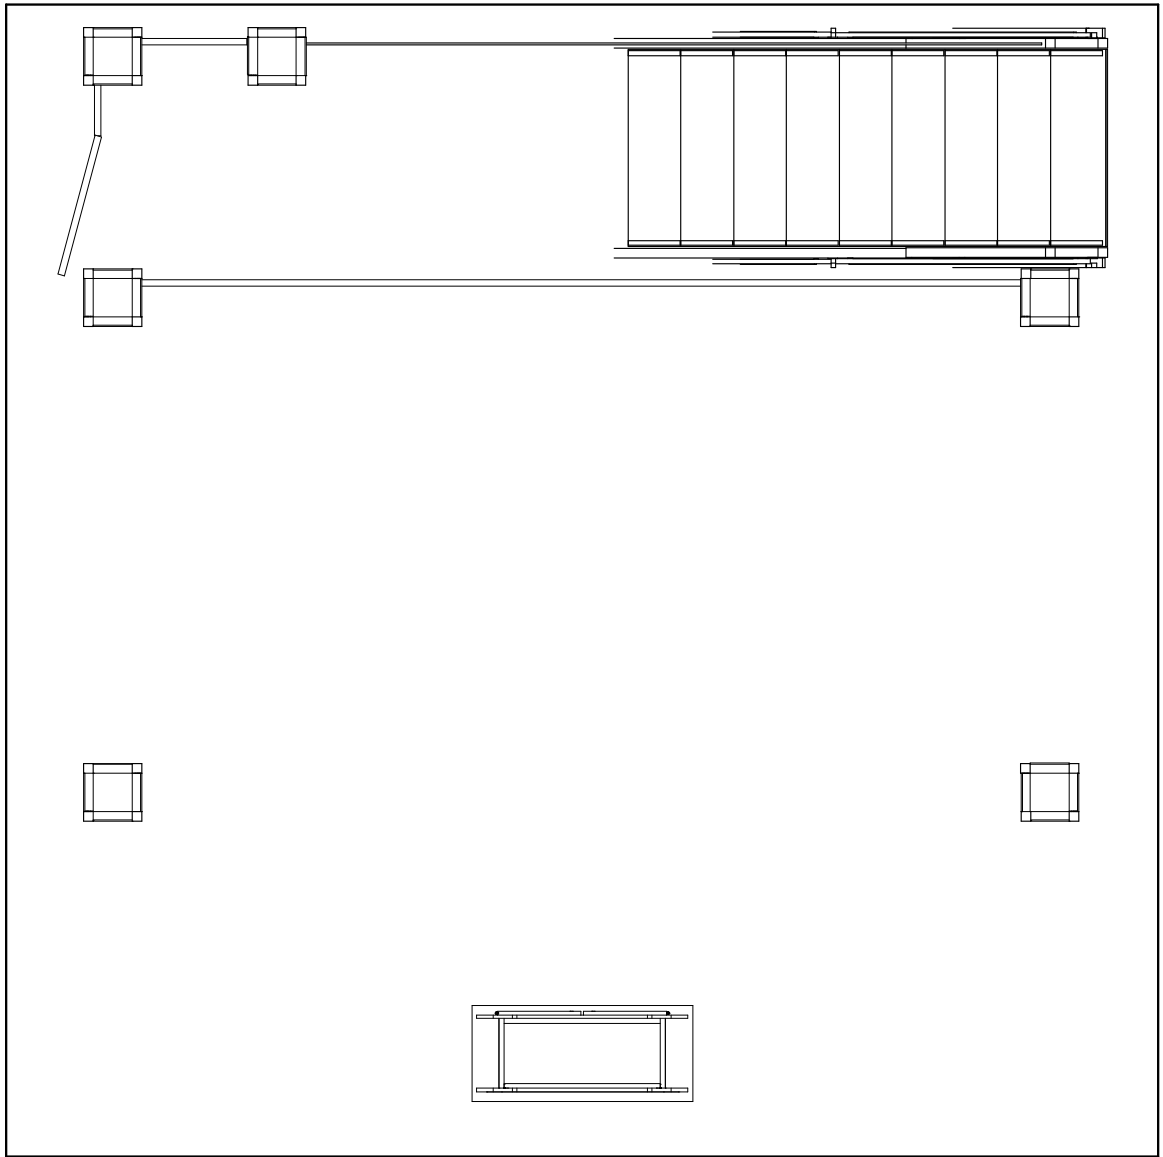

DRAWN BY: LH

DESIGN : DD913-LSS-WF

DATE: 04/21/2020

REFERENCE: 20X20

© 2020

The designs shown herein are protected by copyright and other laws. This document is to be maintained in confidence. No portion of the information or design shown herein may be reproduced, electronically or otherwise, nor may any display be made from this design without written consent.