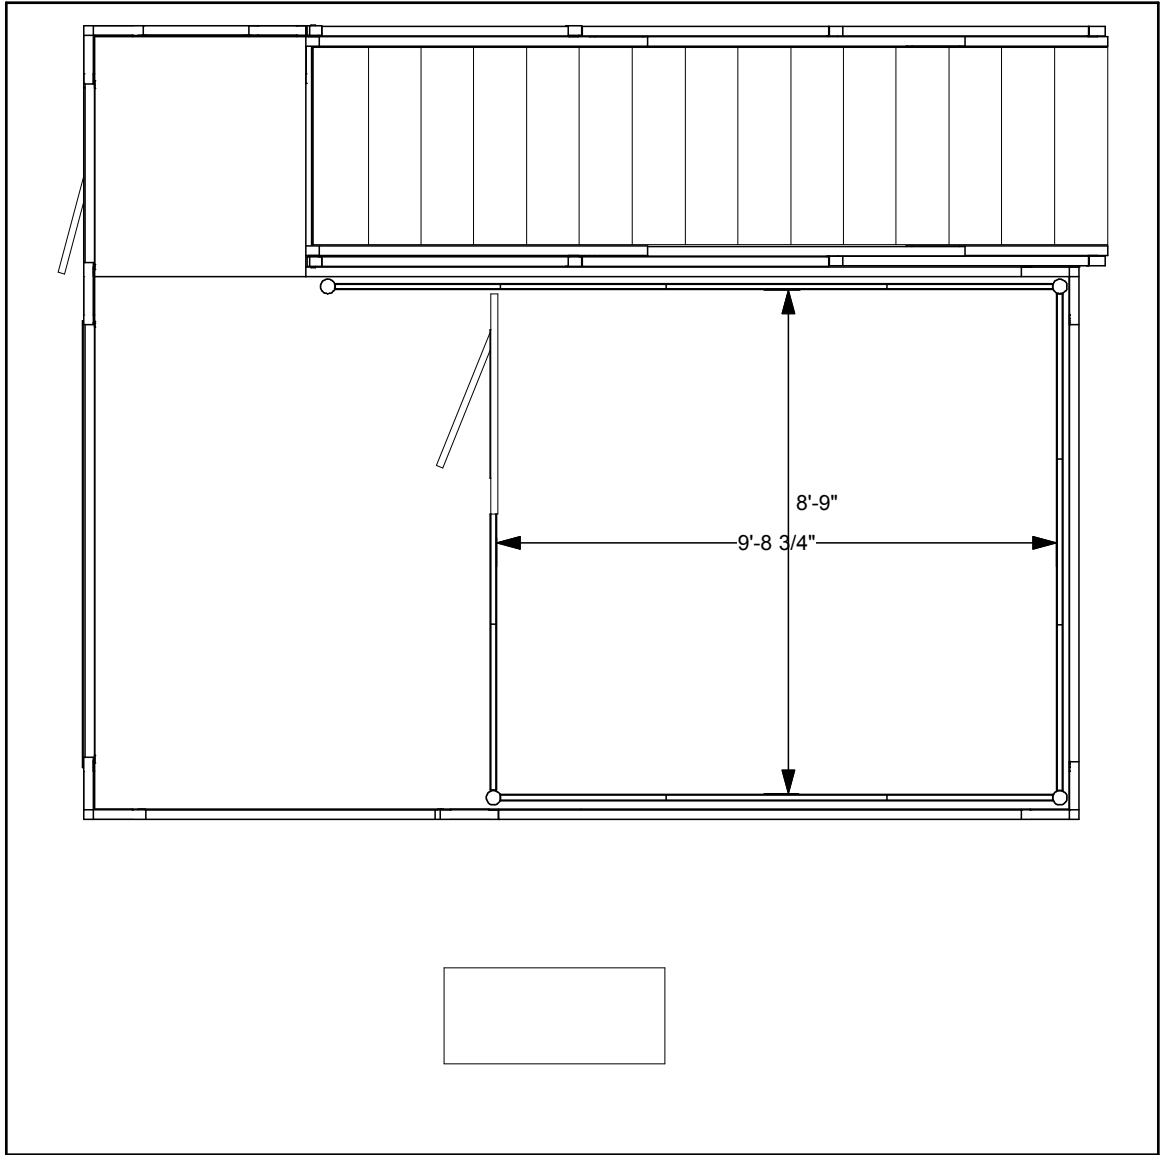

DRAWN BY: LH

DESIGN : DD913-LSS-WF

DATE: 04/21/2020

REFERENCE: 20X20

© 2020

The designs shown herein are protected by copyright and other laws. This document is to be maintained in confidence. No portion of the information or design shown herein may be reproduced, electronically or otherwise, nor may any display be made from this design without written consent.