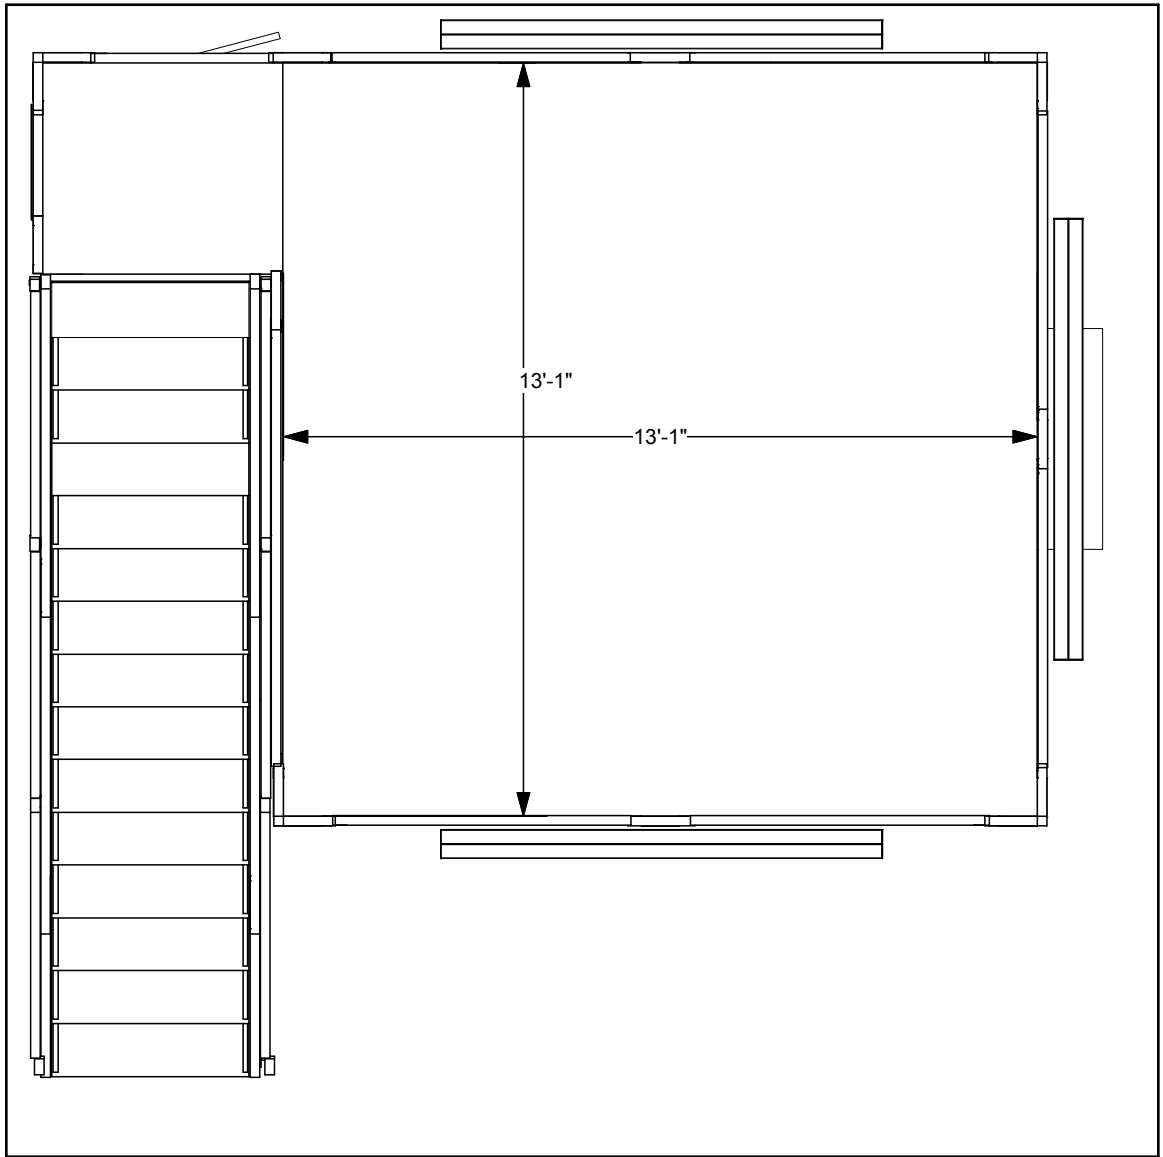

DRAWN BY: LH

DESIGN : DD1313-LSS-RG

DATE: 04/21/2020

REFERENCE: 20X20

© 2020

The designs shown herein are protected by copyright and other laws. This document is to be maintained in confidence. No portion of the information or design shown herein may be reproduced, electronically or otherwise, nor may any display be made from this design without written consent.