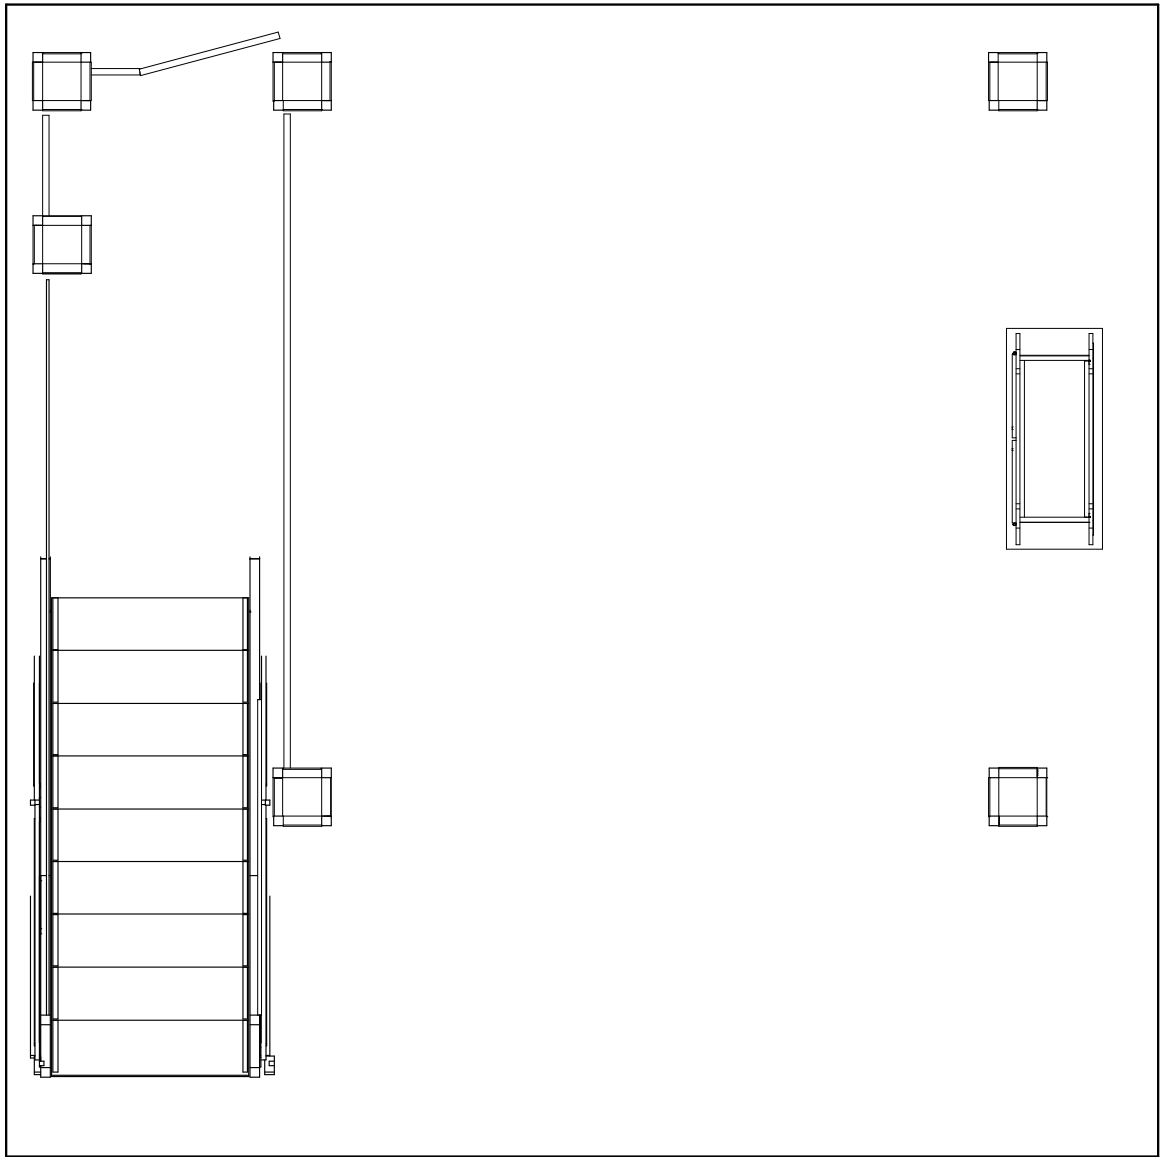

DRAWN BY: LH

DESIGN : DD1313-LSS-RG

DATE: 04/21/2020

REFERENCE: 20X20

© 2020

The designs shown herein are protected by copyright and other laws. This document is to be maintained in confidence. No portion of the information or design shown herein may be reproduced, electronically or otherwise, nor may any display be made from this design without written consent.