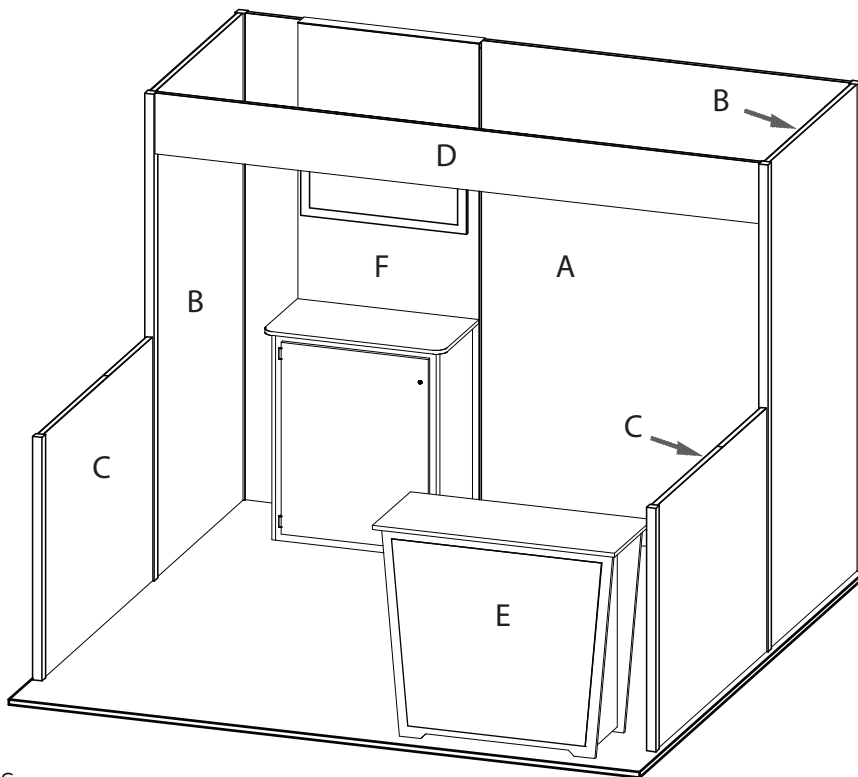

PER1010 V2

10' x 10' Inline • Total height 92"

10 x 10 wallframe rental design to include:

- (1) 115" x 92" high backwall
- (2) 46" x 92" returns
- (2) 57.5" x 46" pony walls (optional - not in base kit)
- (1) 115" x 11.5" header
- (4) clamp on lights
- (1) white "EV2" locking standalone counter, 46"w x 20"d black laminate top
- (1) 3' box workstation, white counter base, black top

CHOICE of black, white, or gray sintra provided standard for all solid infill walls that do not have graphics, unless described otherwise

*White laminate standard for EV2 wall counter sides and standalone counter front and sides

Consult your account rep for options. Additional elements, merchandising and graphics are available

GRAPHIC SPECS

- A. - (1) 115" w x 92" h Sintra graphic mural (33% hidden by workstation)
- B. - (2) 46" w x 92" h Sintra Graphic panel
- C. - (2) 57.5" w x 46" h Sintra Graphic panel
- D. - (1) 115" w x 11.5" h Sintra Graphic mural
- E. - (1) 40" w x 35" h Profile cut Sintra Counter Graphic
- F. - (1) 34.5" x 92" Sintra graphic panel (app. 60% hidden by counter and monitor)