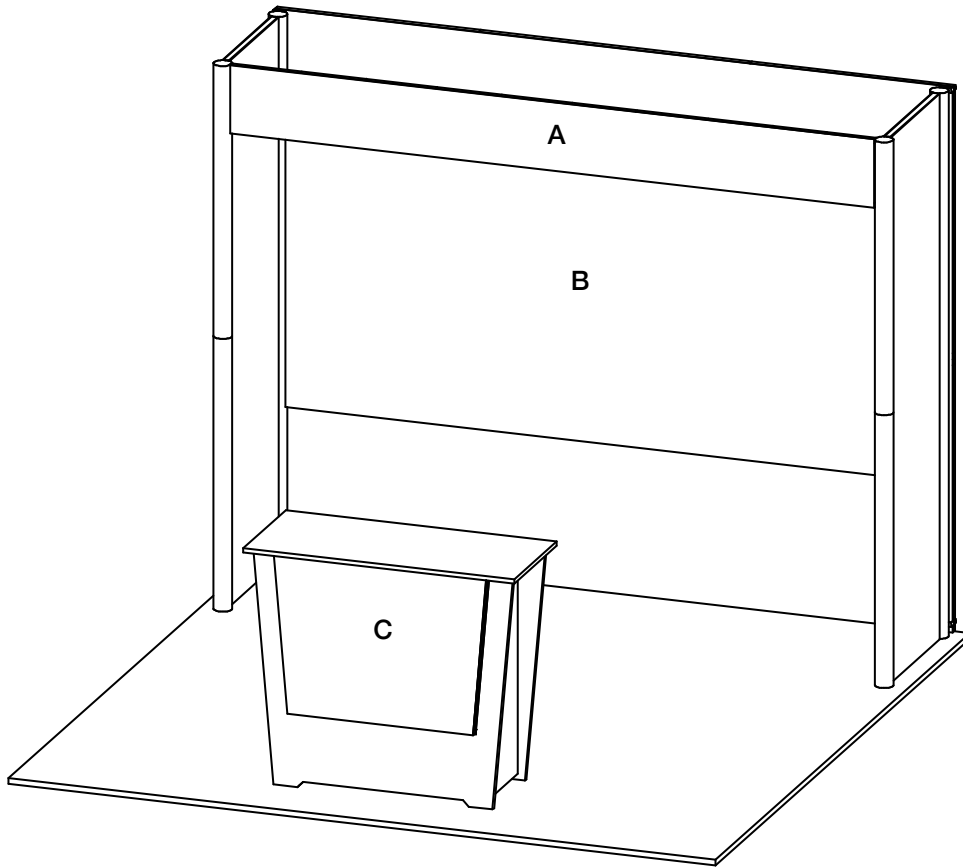

IM61

10' x 10' INLINE • Total height 7'8"

Design as shown includes

- (1) Main graphic with dramatic silhouette lighting at top and bottom edge. Light is LED adjustable color.
- (1) Full width graphic header.
- (1) "EV2" standalone counter, 46"w x 20"d black laminate top, silhouette lit front graphic, choice of sintra sides or graphics.

CHOICE of black, white or gray sintra provided standard for all solid infill walls that do not have graphics, unless described otherwise.

- * White laminate standard for EV2 Wall Counter sides. Front may be choice of sintra colors or printed graphic.
 - White laminate standard for EV2 Standalone Counter front. Sides may be choice of sintra colors or printed rigid graphic.
- Consult your account rep for options. Additional elements, merchandising and graphics are available.

STANDARD GRAPHICS PACKAGE

- A. - (1) 109.25"w x 11.5"h, flexible.
- B. - (1) 109.25"w x 51.75"h, fabric.
- C. - (1) 36"w x 26.5"h, rigid. Profile cut, silhouette lit at bottom and sides. Refer to template provided.