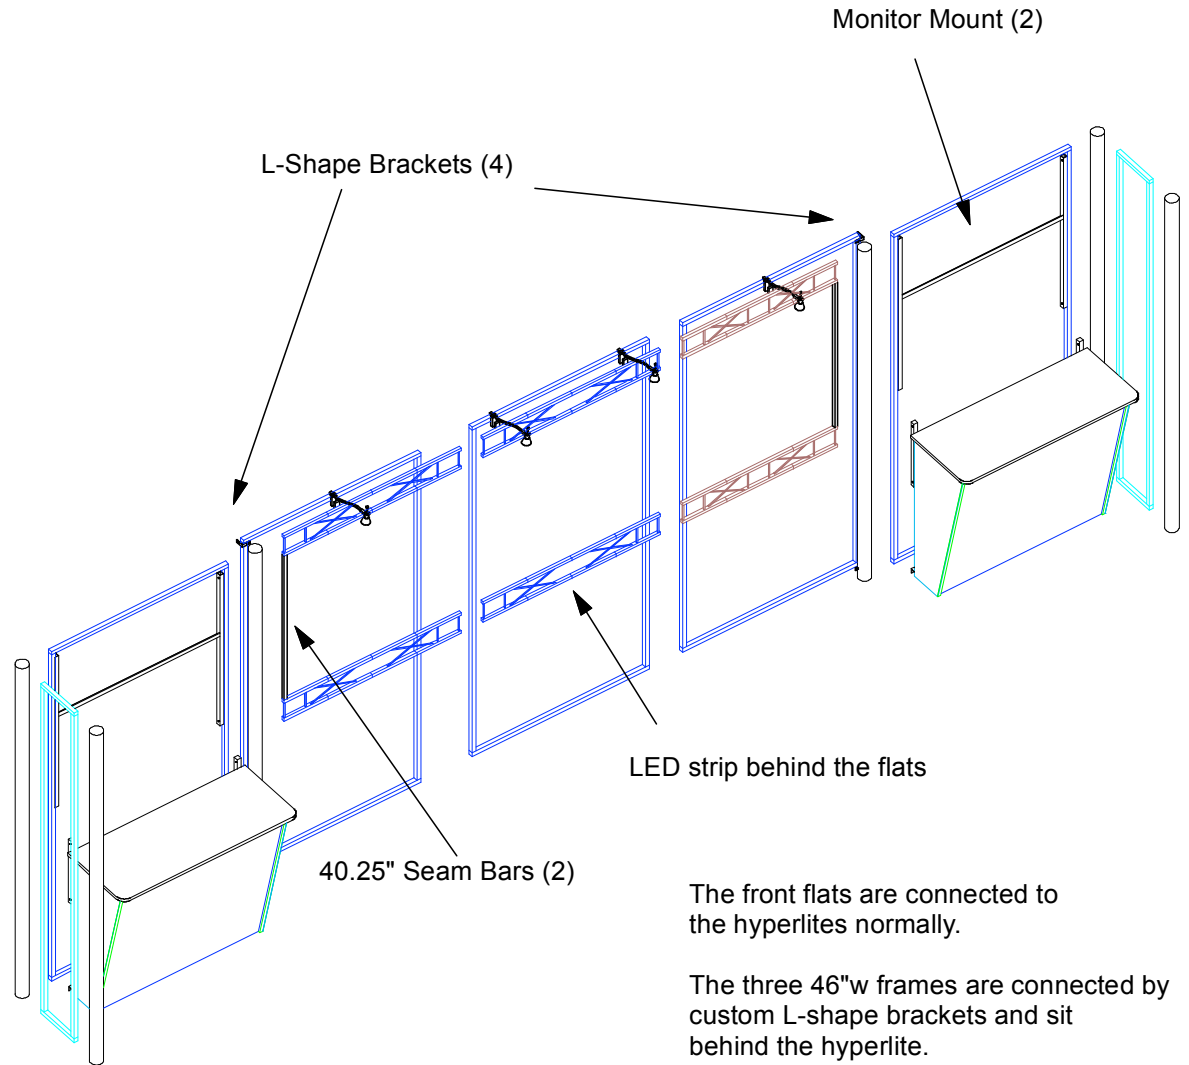

46" x 92" Frame (5)

11.5" x 92" Frame (2)

92" Hyperlite (6)

EZ6 - A4F (4)

EZ6 - A3.5F (2)

BDLT (4)

The front flats are connected to the hyperlites normally.

The three 46"w frames are connected by custom L-shape brackets and sit behind the hyperlite.

DRAWN BY: LH

**DESIGN :** Mitotech

**DATE:** 09/12/22

**REFERENCE:** 10x20

© 2022

The designs shown herein are protected by copyright and other laws. This document is to be maintained in confidence. No portion of the information or design shown herein may be reproduced, electronically or otherwise, nor may any display be made from this design without written consent.