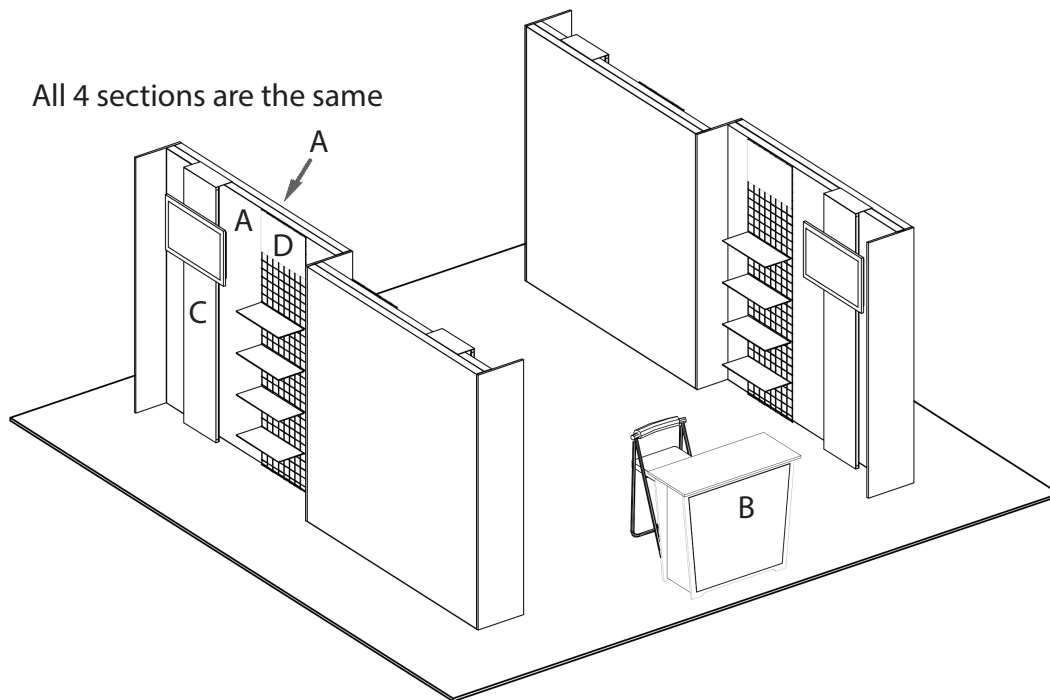

20x20 LIGHTBOX rental design to include:

- (4) 92" tall x 92" wide double sided lightbox
- (4) full height merchandising grid panels
- (4) Accent Panels with built in monitor mounts
- 1 "EV2" locking standalone counter, 46"w x 20"d black laminate top

CHOICE of black, white, or gray sintra provided standard for all solid infill walls that do not have graphics, unless described otherwise

*White laminate standard for EV2 wall counter sides and standalone counter front and sides

Consult your account rep for options. Additional elements, merchandising and graphics are available

GRAPHICS PACKAGE A TO INCLUDE

- A. - (8) 92" x 92" h fabric graphic required
- B. - (1) 40" w x 35" h maximum size, SINGLE USE "low-tac" adhesive, front

GRAPHICS PACKAGE B TO INCLUDE

- Package A, Plus
- C. - (4) 17.5" x 92" h printed sintra accent panel
- D. - (4) 24" w x 18" h printed sintra panel with velcro on reverse

PRICING DOES NOT INCLUDE chairs, benches, tables, computers, monitors/cables, and carpet. Additional elements, merchandising and graphics are available through your account representative.