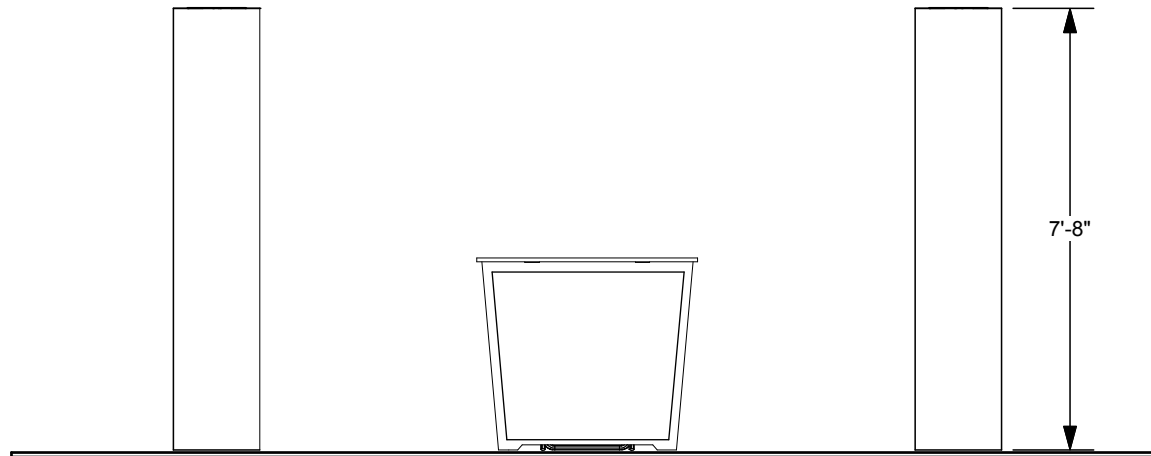

DRAWN BY: LH

DESIGN :SI2020-BL

IMAGE RENTALS 818-563-3322

The designs shown herein are protected by copyright and other laws. This document is to be maintained in confidence. No portion of the information or design shown herein may be reproduced, electronically or otherwise, nor may any display be made from this design without written consent.