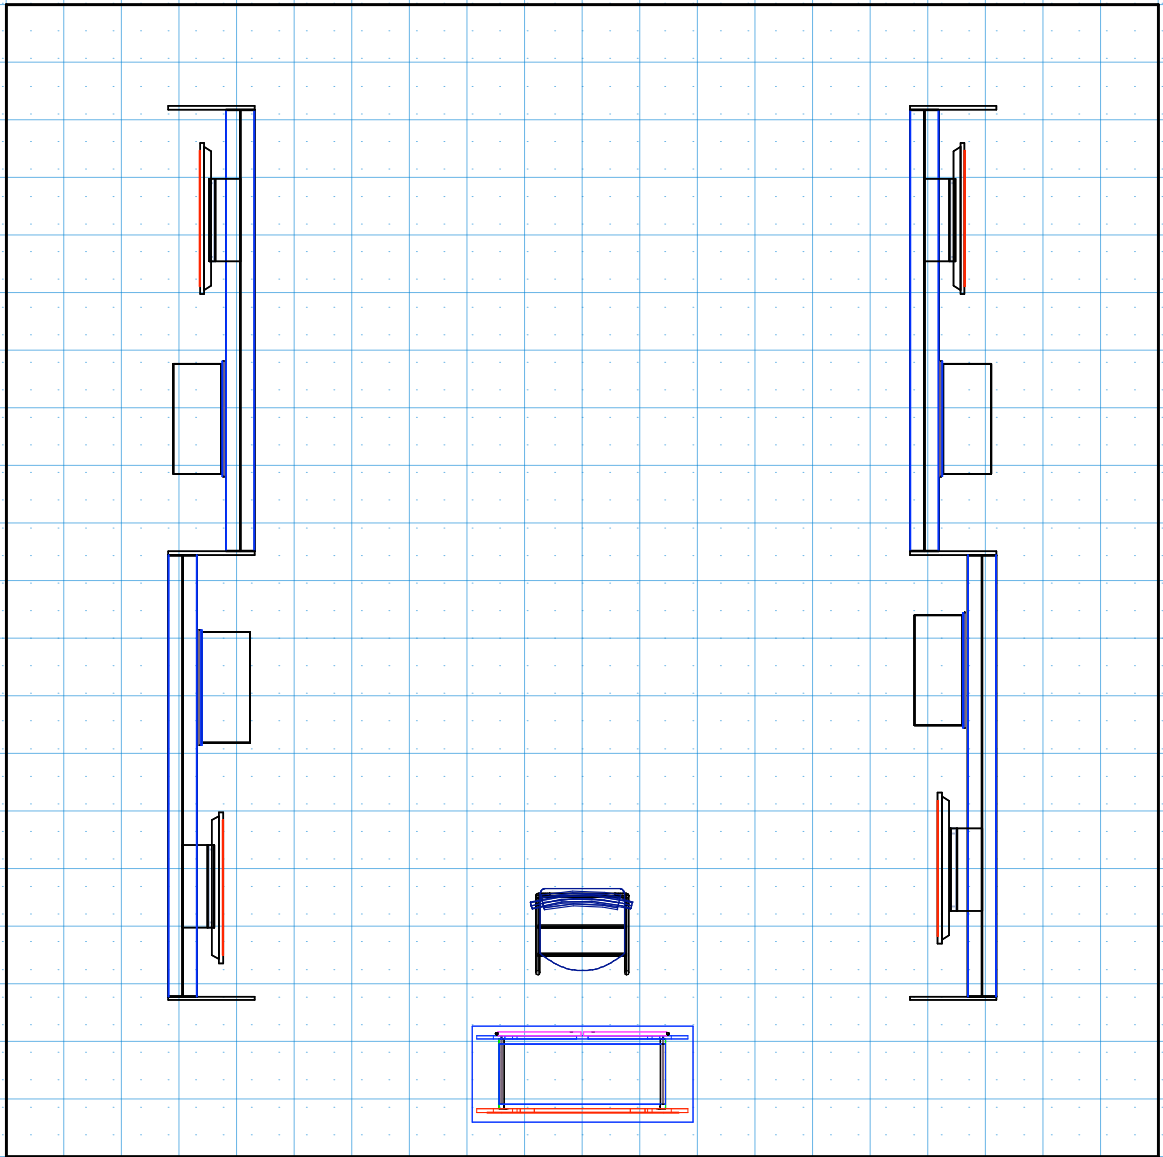

DRAWN BY: LH

DESIGN : SI2020-BL

IMAGE RENTALS 818-563-3322

© 2020

The designs shown herein are protected by copyright and other laws. This document is to be maintained in confidence. No portion of the information or design shown herein may be reproduced, electronically or otherwise, nor may any display be made from this design without written consent.