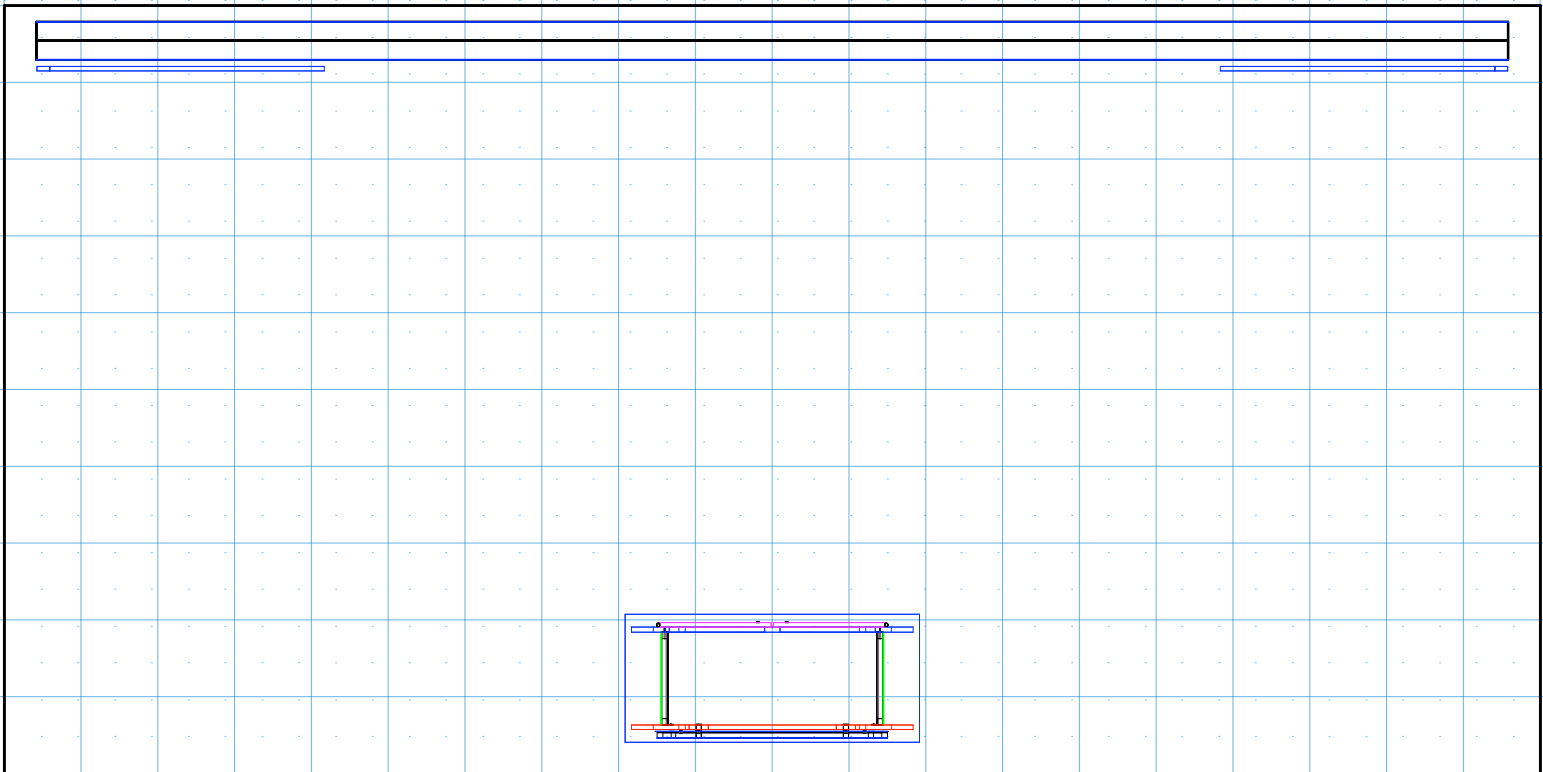

DRAWN BY: LH

Design: RB1020V2-BL Image Turnkey Rentals

818-563-3322

© 2020

The designs shown herein are protected by copyright and other laws. This document is to be maintained in confidence. No portion of the information or design shown herein may be reproduced, electronically or otherwise, nor may any display be made from this design without written consent.