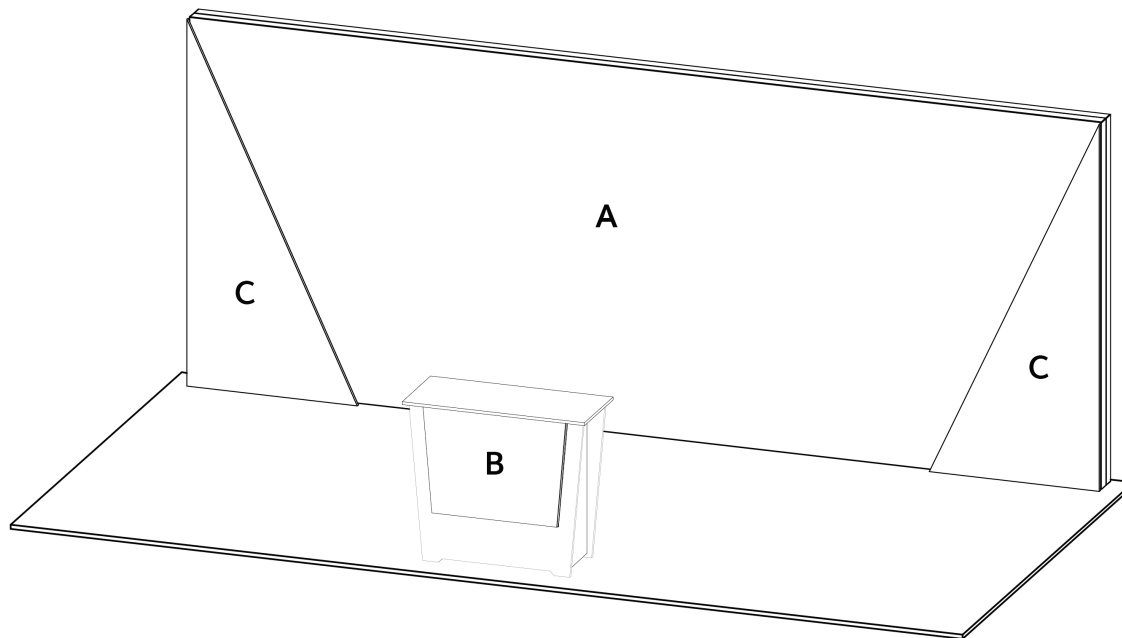

---

10' x 20' INLINE • Total height 7'8"

10x20 LIGHTBOX rental to include: 230"w  
x 92"h lightbox for mural backwall

(1) "EV2" locking standalone counter, 46"w x 20"d black laminate top

(2) Angled accent panels in white, printed or brushed aluminum

GRAPHICS PACKAGE A TO INCLUDE

A. - (1) 230"w x 92"h fabric graphic required

B. - (1) 40"w x 35"h maximum size, SINGLE USE "low-tac" adhesive, front. Refer to template provided.

White laminate will be visible 2" at the edges or behind any smaller profile cut graphics. (Vector art/cut lines must be provided for profile.)

GRAPHICS PACKAGE B TO INCLUDE

Package A, PLUS

C. - (2) 44.875" w x 92" h printed sintra panel

**PRICING DOES NOT INCLUDE chairs, benches, tables, computers, monitors/cables, and carpet. Additional elements, merchandising and graphics are available through your account representative.**