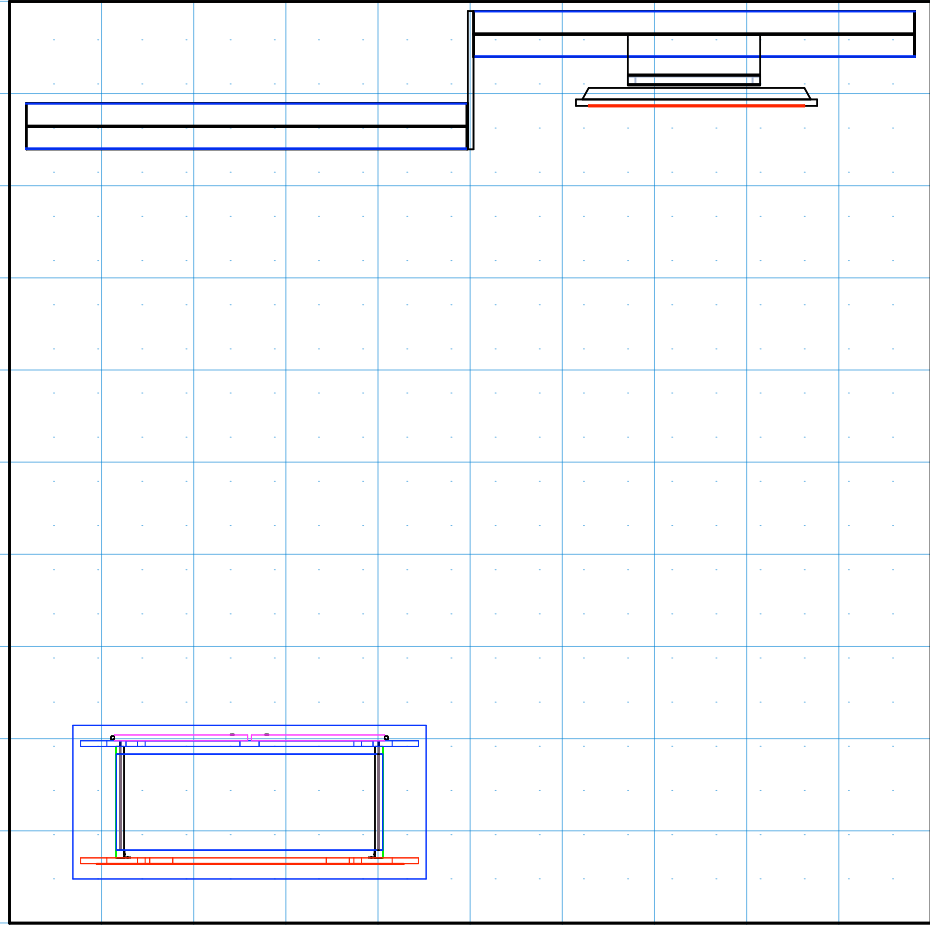

DRAWN BY: LH

DESIGN :QC1010V1-BL

Image Turnkey Rentals

818-563-3322

© 2020

The designs shown herein are protected by copyright and other laws. This document is to be maintained in confidence. No portion of the information or design shown herein may be reproduced, electronically or otherwise, nor may any display be made from this design without written consent.