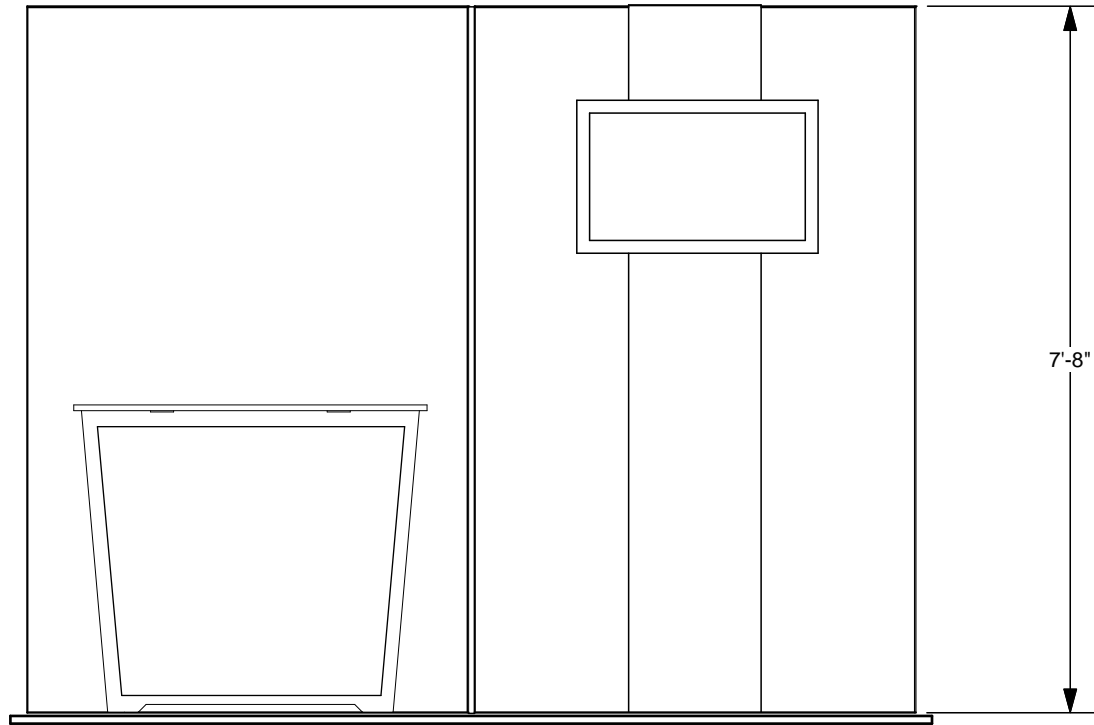

DRAWN BY: LH

DESIGN :QC1010V1-BL

Image Turnkey Rentals

818-563-3322

© 2020

The designs shown herein are protected by copyright and other laws. This document is to be maintained in confidence. No portion of the information or design shown herein may be reproduced, electronically or otherwise, nor may any display be made from this design without written consent.