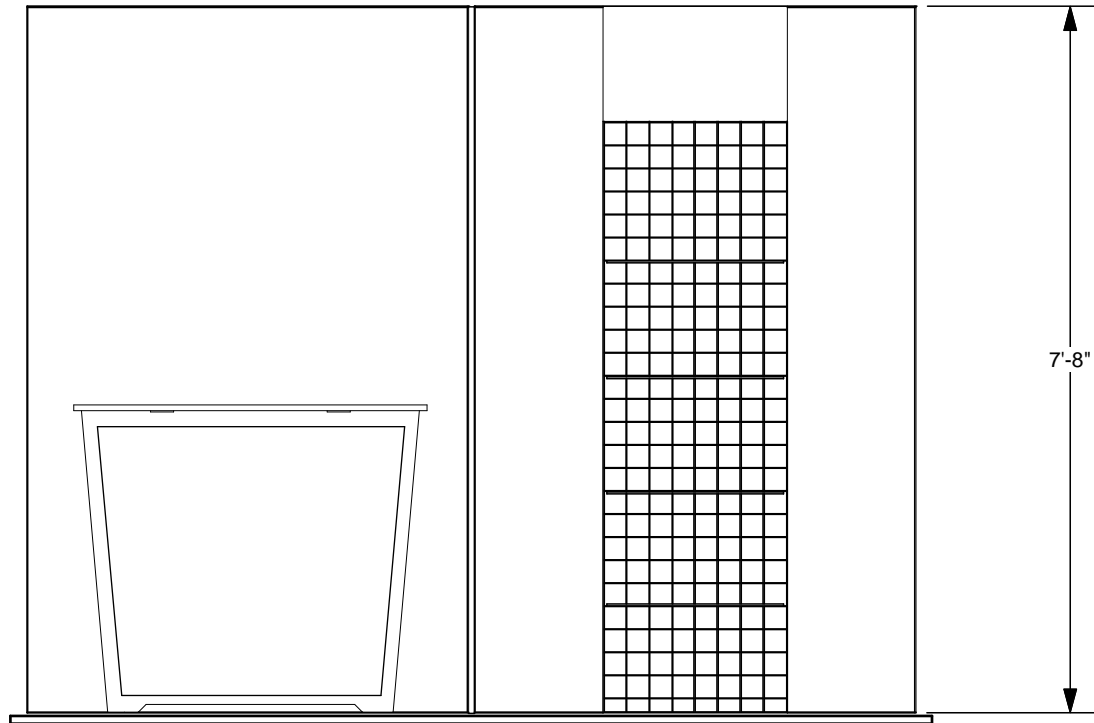

DRAWN BY: LH

DESIGN : LC1010V2-BL

Image Turnkey Rentals

818-563-3322

© 2020

The designs shown herein are protected by copyright and other laws. This document is to be maintained in confidence. No portion of the information or design shown herein may be reproduced, electronically or otherwise, nor may any display be made from this design without written consent.