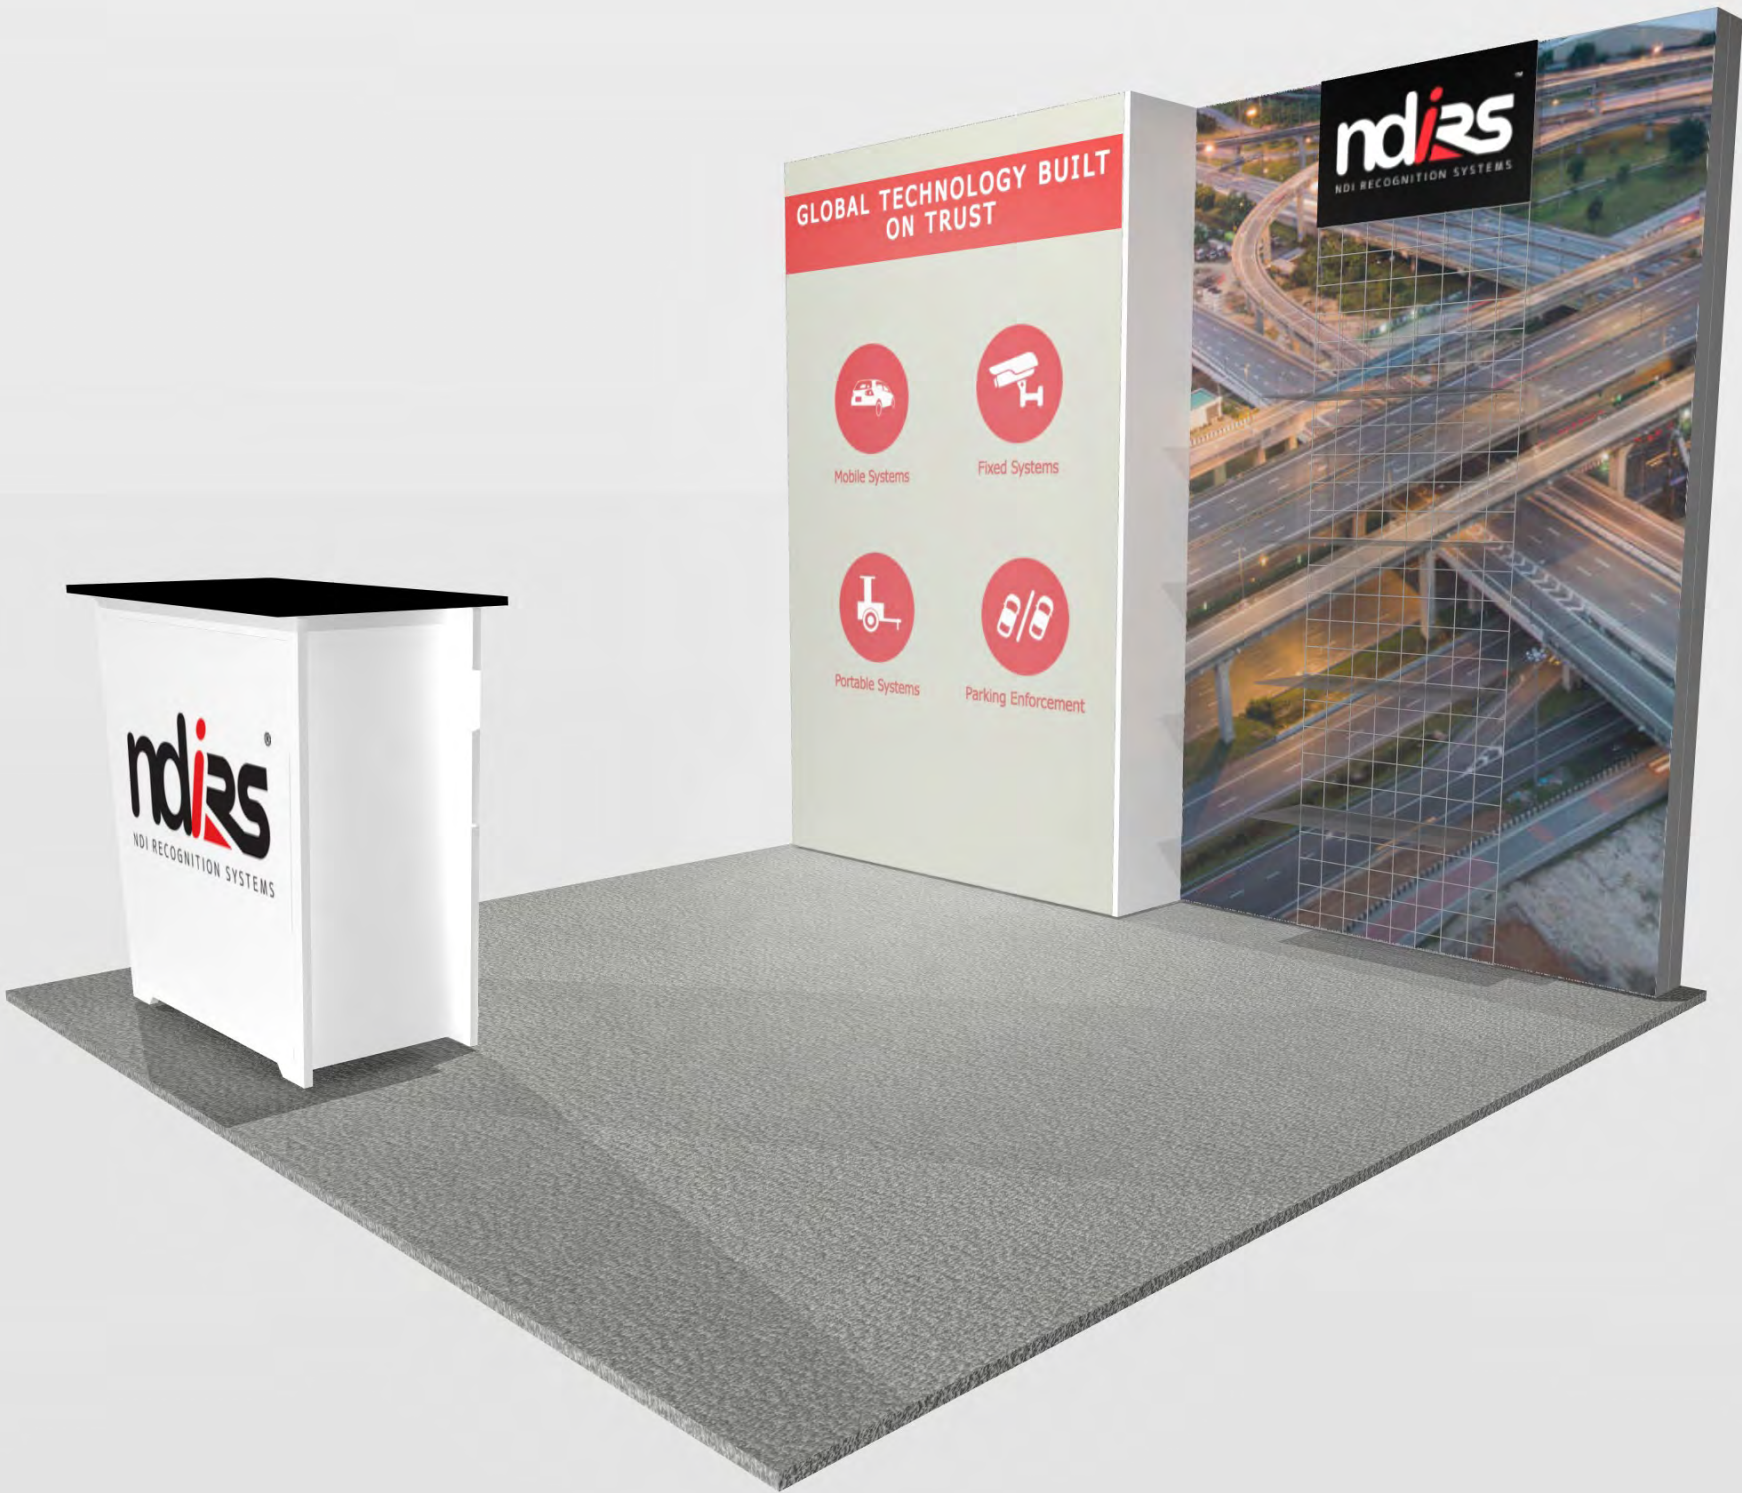

GLOBAL TECHNOLOGY BUILT ON TRUST

Mobile Systems

Fixed Systems

Portable Systems

Parking Enforcement

ndirs
NDI RECOGNITION SYSTEMS