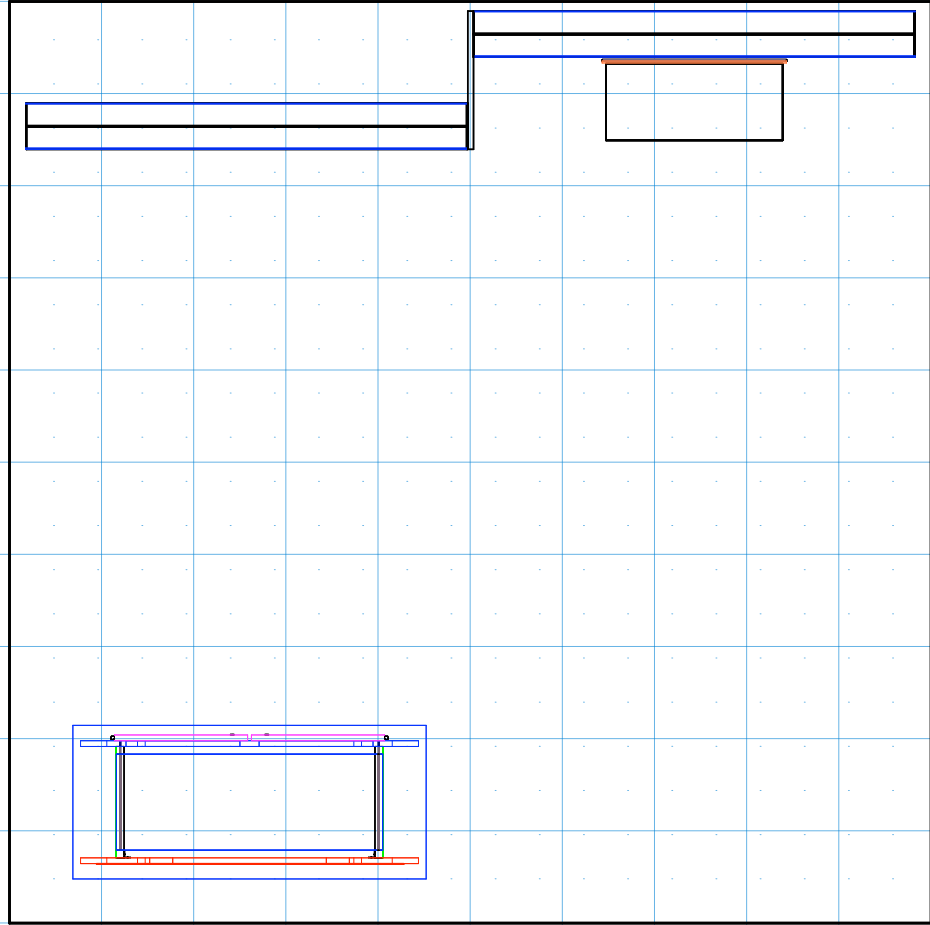

DRAWN BY: LH

DESIGN LC1010V2

Image Turnkey Rentals:

818-563-3322

© 2020

The designs shown herein are protected by copyright and other laws. This document is to be maintained in confidence. No portion of the information or design shown herein may be reproduced, electronically or otherwise, nor may any display be made from this design without written consent.