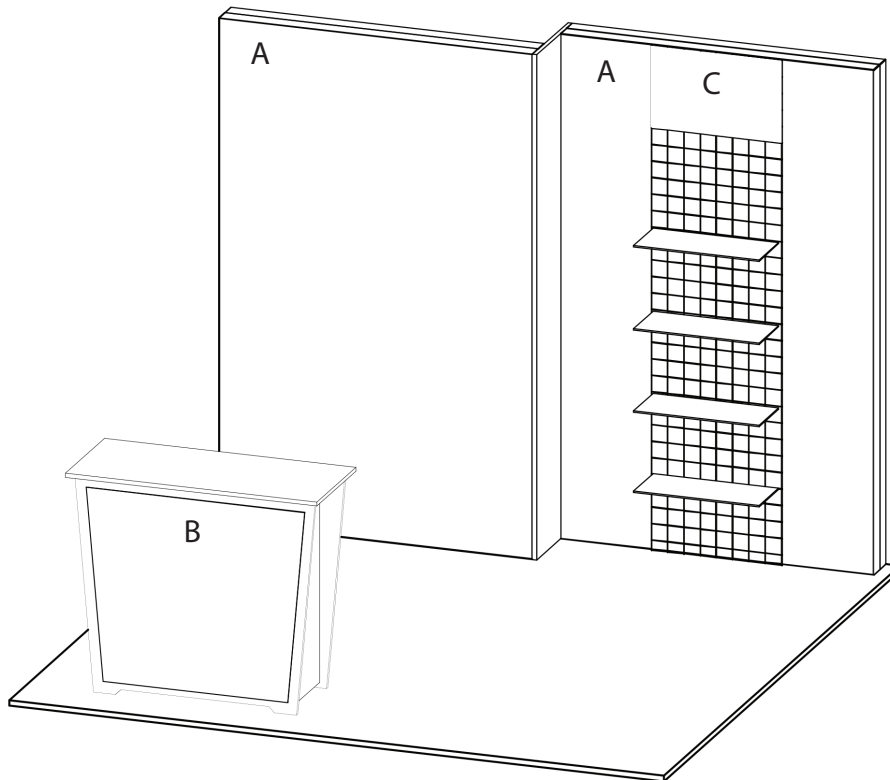

10x10 LIGHTBOX rental to include:

- (2) 92" x 57" Lightbox for mural backwall
- (1) full height merchandising grid panel
- (1) "EV2" locking standalone counter, 46"w x 20"d black laminate top

CHOICE of black, white, or gray sintra provided standard for all solid infill walls that do not have graphics, unless described otherwise

\*White laminate standard for EV2 wall counter sides and standalone counter front and sides

Consult your account rep for options. Additional elements, merchandising and graphics are available

GRAPHICS PACKAGE TO INCLUDE

- A. - (2) 57" x 92" h fabric graphic (required)
- B. - (1) 40"w x 35" h Counter Graphic
- C. - (1) 24" w x 18" h printed sintra panel with velcro on reverse

**PRICING DOES NOT INCLUDE chairs, benches, tables, computers, monitors/cables, and carpet. Additional elements, merchandising and graphics are available through your account representative.**