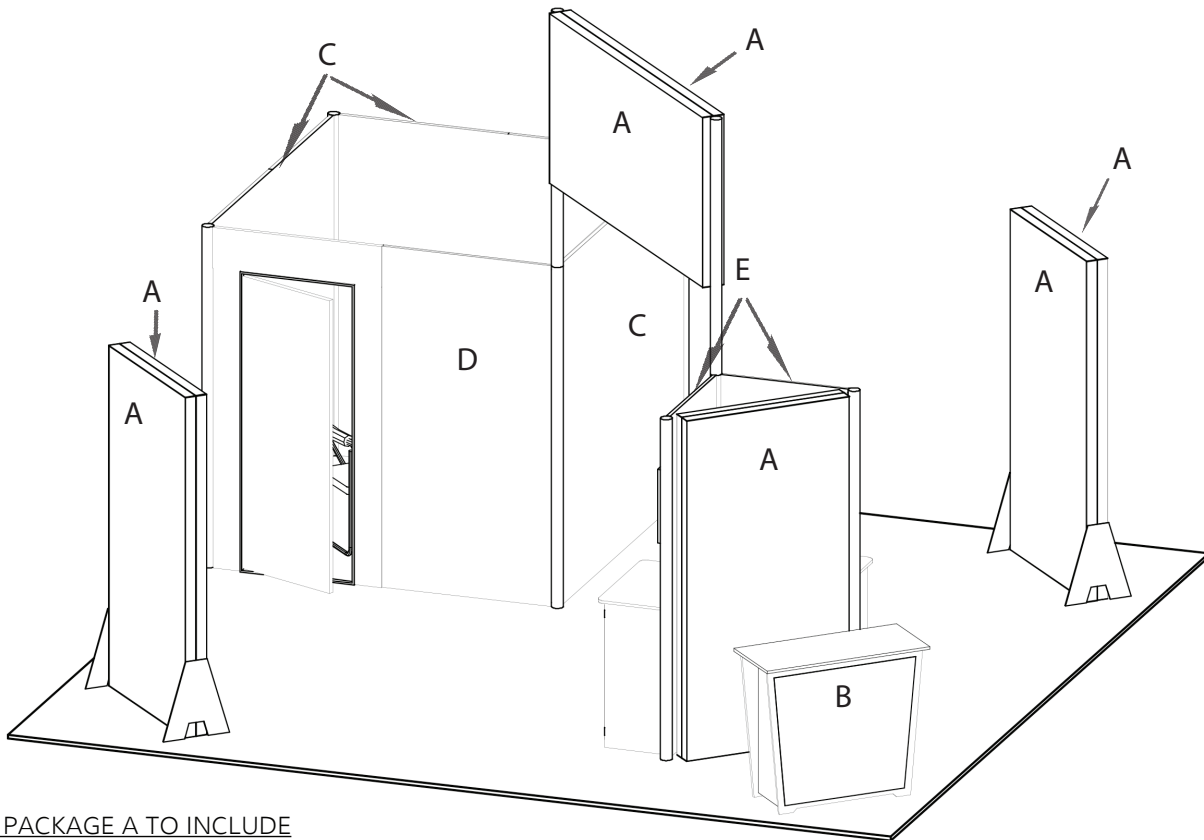

**20x20 LIGHTBOX rental design to include:**

- (1) Hardwall Conference room with locking door
- (2) 92" tall x 46" w Freestanding Doublesided lightboxes
- (1) 46" tall x 92" w Doublesided header lightbox
- (1) 92" tall x 46" wide single sided lightbox
- (2) 36" Box" workstation with black laminate top and built in monitor mount
- (1) "EV2" locking standalone counter, 46"w x 20"d black laminate top

CHOICE of black, white, or gray sintra provided standard for all solid infill walls that do not have graphics, unless described otherwise

\*White laminate standard for EV2 wall counter sides and standalone counter front and sides

Consult your account rep for options. Additional elements, merchandising and graphics are available

**GRAPHICS PACKAGE A TO INCLUDE**

- A. - (7) 46" w x 92" h backlit fabric graphic required
- B. - (1) 40" w x 35" h Counter Graphic

**GRAPHICS PACKAGE B TO INCLUDE**

- Package A, Plus
- C. - (3) 92" w x 92" h Graphic Sintra Panels
- D. - (1) 46" w x 92" h Sintra Graphic (Office wall next to door)
- E. - (2) 34.5" w x 92" h Sintra Graphic (Workstation wall)