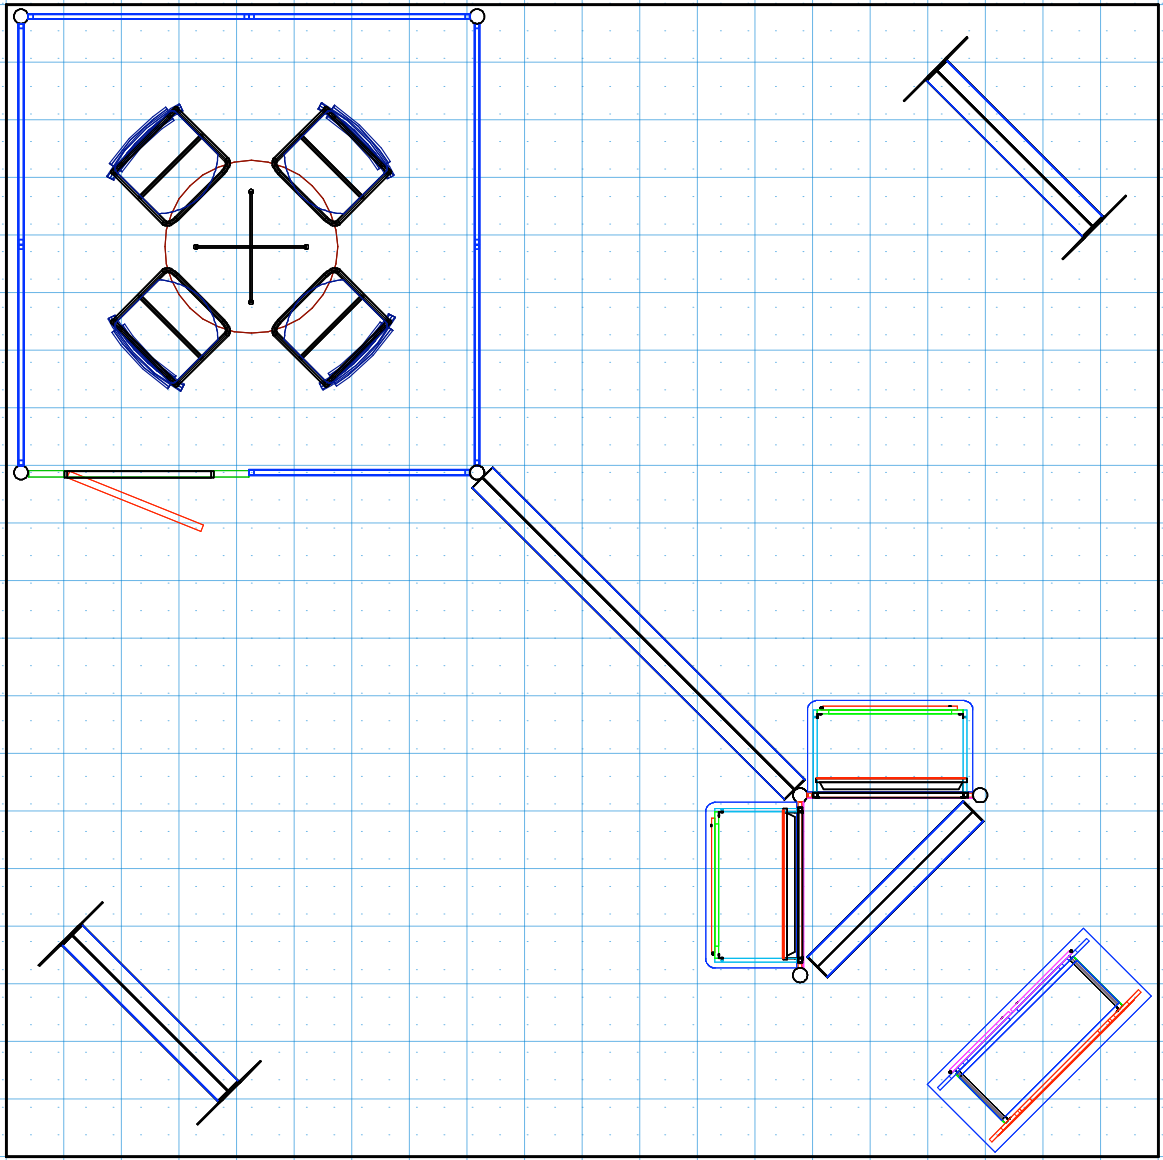

DRAWN BY: LH

DESIGN :KR2020-BL

Image Turnkey Rentals 818-563-3322

2020

The designs shown herein are protected by copyright and other laws. This document is to be maintained in confidence. No portion of the information or design shown herein may be reproduced, electronically or otherwise, nor may any display be made from this design without written consent.