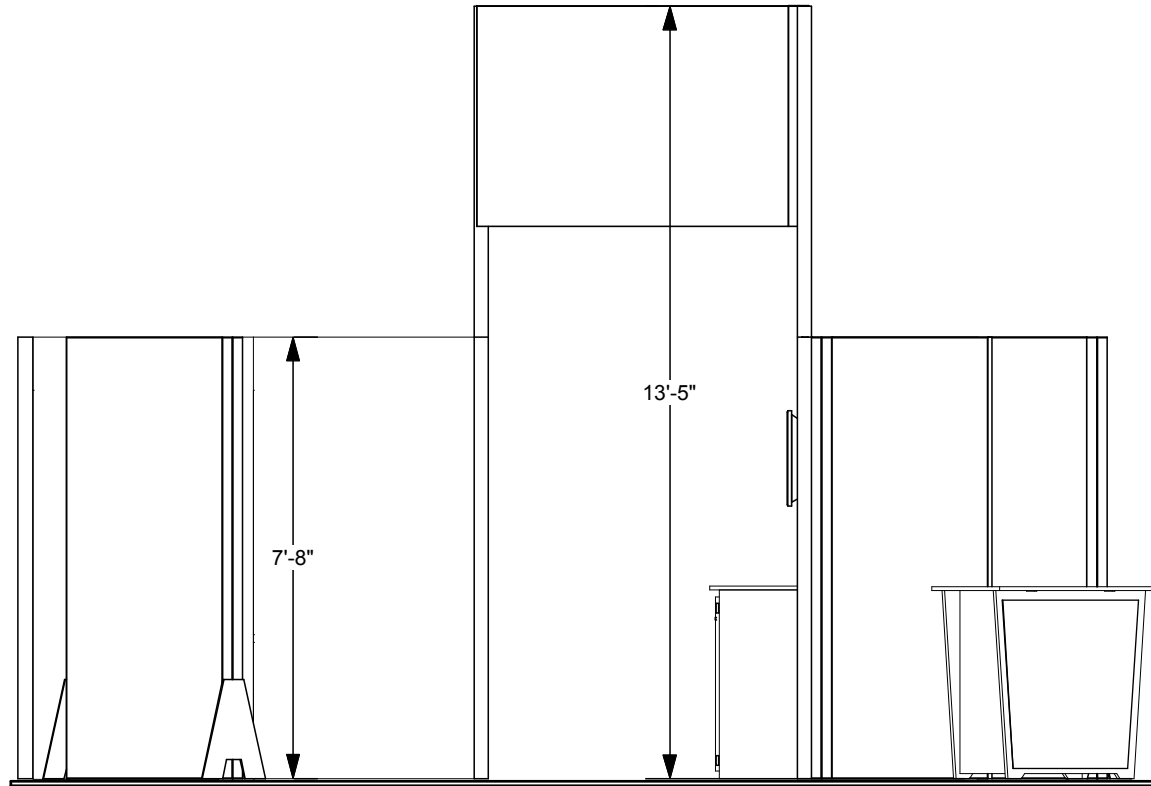

DRAWN BY: LH

DESIGN : KR2020-BL

Image Turnkey Rentals 818-563-3322

The designs shown herein are protected by copyright and other laws. This document is to be maintained in confidence. No portion of the information or design shown herein may be reproduced, electronically or otherwise, nor may any display be made from this design without written consent.