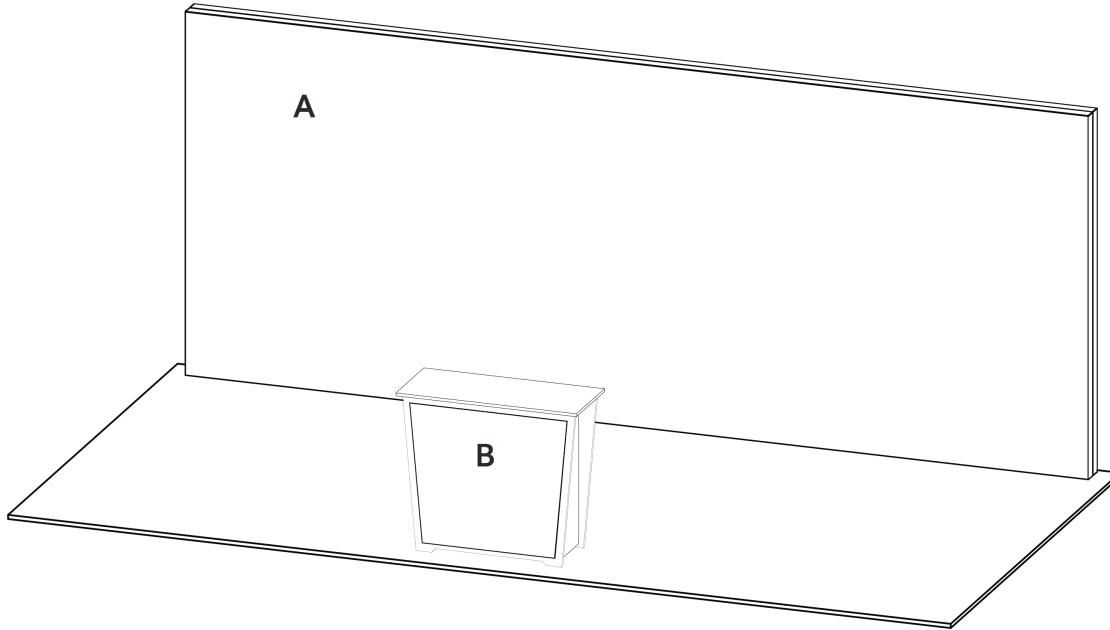

10' x 20' INLINE • Total height 7'8"

10x20 LIGHTBOX rental to include:

230"w x 92"h lightbox for mural backwall

(1) "EV2" locking standalone counter, 46"w x 20"d black laminate top

GRAPHICS PACKAGE TO INCLUDE

A. - (1) 230"w x 92"h fabric graphic required

B. - (1) 40"w x 35"h maximum size, SINGLE USE "low-tac" adhesive, front. Refer to template provided.

White laminate will be visible 2" at the edges or behind any smaller profile cut graphics. (Vector art/cut lines must be provided for profile.)