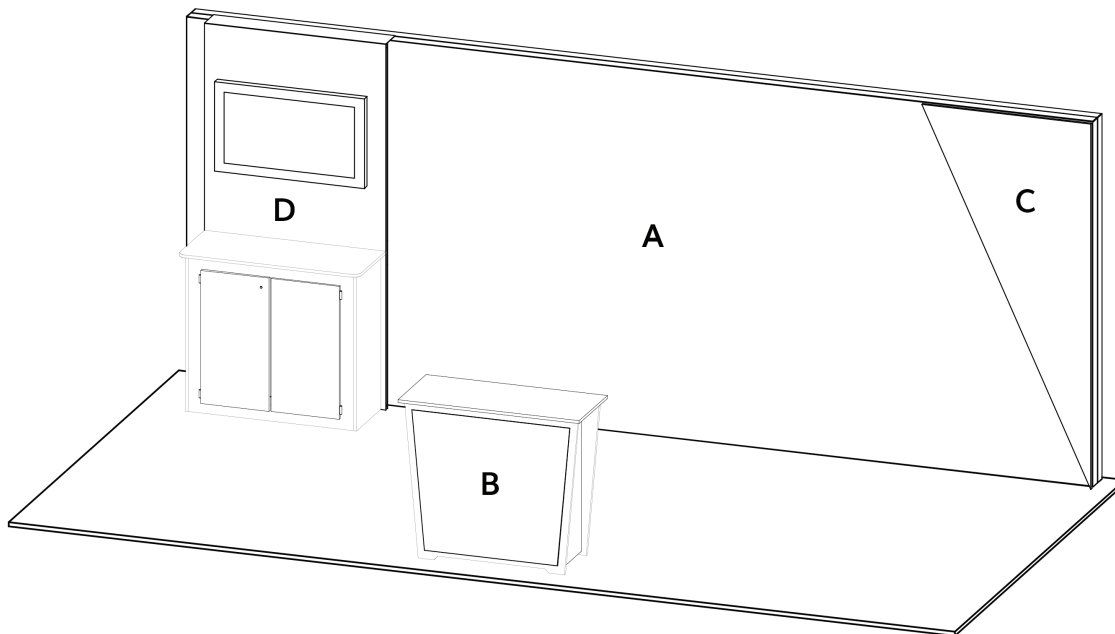


10' x 20' INLINE • Total height 7'8"

10x20 LIGHTBOX rental to include:

230"w x 92"h lightbox for mural backwall

(1) "EV2" locking standalone counter, 46"w x 20"d black laminate top

(1) Angled accent panels in white, printed or brushed aluminum

(1) "Box" workstation with black laminate top and built in monitor mount accommodates up to 46" w monitor. Height is not adjustable, position may vary based on your model

CHOICE of black, white, or gray sintra provided standard for all solid infill walls that do not have graphics, unless described otherwise

*White laminate standard for EV2 wall counter sides and standalone counter front and sides

Consult your account rep for options. Additional elements, merchandising and graphics are available

GRAPHICS PACKAGE A TO INCLUDE

A. - (1) 230"w x 92"h fabric graphic required

B. - (1) 40"w x 35"h maximum size, SINGLE USE "low-tac" adhesive, front. Refer to template provided.

White laminate will be visible 2" at the edges or behind any smaller profile cut graphics. (Vector art/cut lines must be provided for profile.)