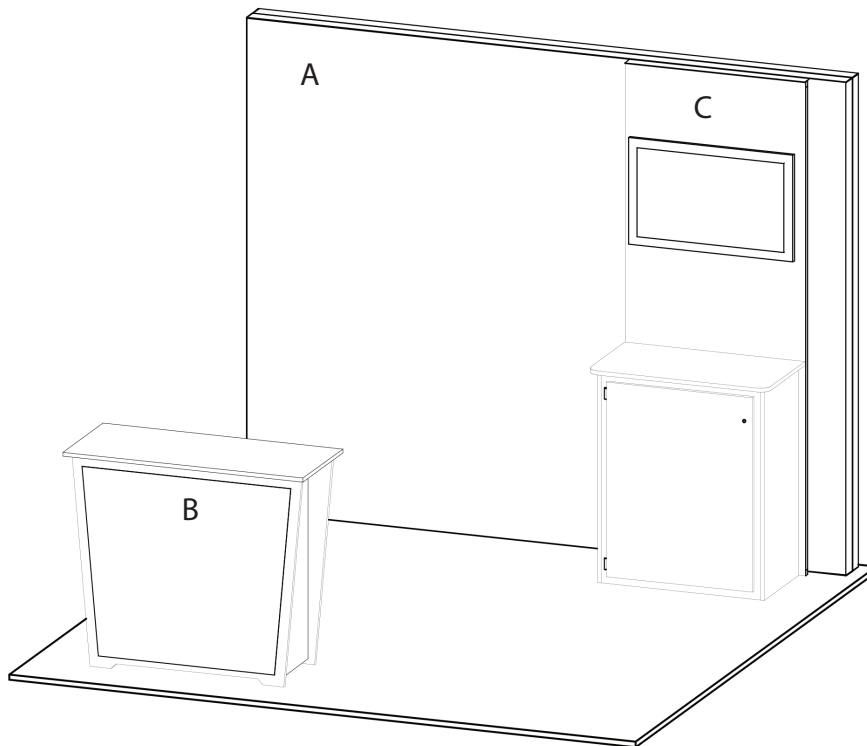

10x10 LIGHTBOX rental to include:

- (1) 92" x 115" Lightbox for mural backwall;
- (1) 36" Box" workstation with black laminate top and built in monitor mount
- (1) "EV2" locking standalone counter, 46"w x 20"d black laminate top

CHOICE of black, white, or gray sintra provided standard for all solid infill walls that do not have graphics, unless described otherwise

*White laminate standard for EV2 wall counter sides and standalone counter front and sides

Consult your account rep for options. Additional elements, merchandising and graphics are available

GRAPHICS PACKAGE TO INCLUDE

- A. - (1) 115" x 92" h fabric graphic (required)
- B. - (1) 40"w x 35" h Counter Graphic
- C. - (1) 34.5"w x 92" h Sintra Graphic (Workstation wall)