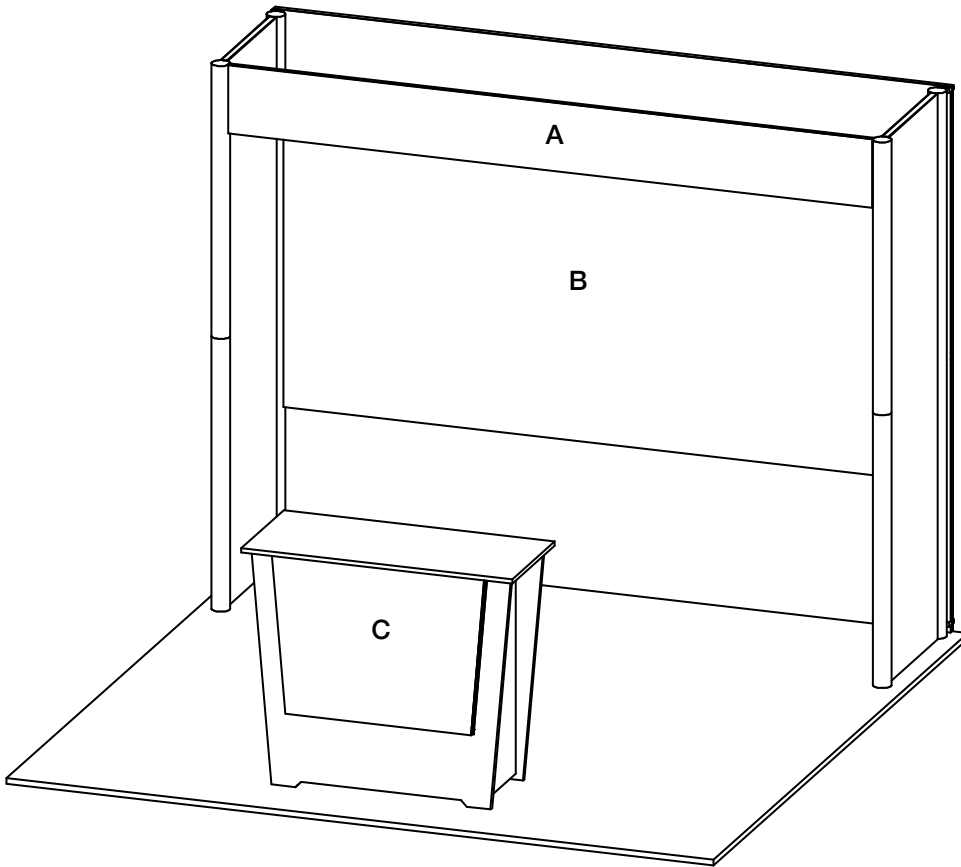

IM61 Info and Graphic Call Out Specs

10' x 10' INLINE • Total height 7'8"

DESIGN AS SHOWN INCLUDES

- (1) Main graphic with dramatic silhouette lighting at top and bottom edge. Light is LED adjustable color.
- (1) Full width graphic header.
- (1) "EV2" standalone counter, 46"w x 20"d black laminate top, silhouette lit front graphic, choice of sintra sides or graphics.

CHOICE of black, white or gray sintra provided standard for all solid infill walls that do not have graphics, unless described otherwise.

- * White laminate standard for EV2 Wall Counter sides. Front may be choice of sintra colors or printed graphic.
 - White laminate standard for EV2 Standalone Counter front. Sides may be choice of sintra colors or printed rigid graphic.
- Consult your account rep for options. Additional elements, merchandising and graphics are available.

STANDARD GRAPHICS PACKAGE

- A. - (1) 109.25"w x 11.5"h, flexible.
- B. - (1) 109.25"w x 51.75"h, fabric.
- C. - (1) 36"w x 26.5"h, rigid. Profile cut, silhouette lit at bottom and sides. Refer to template provided.