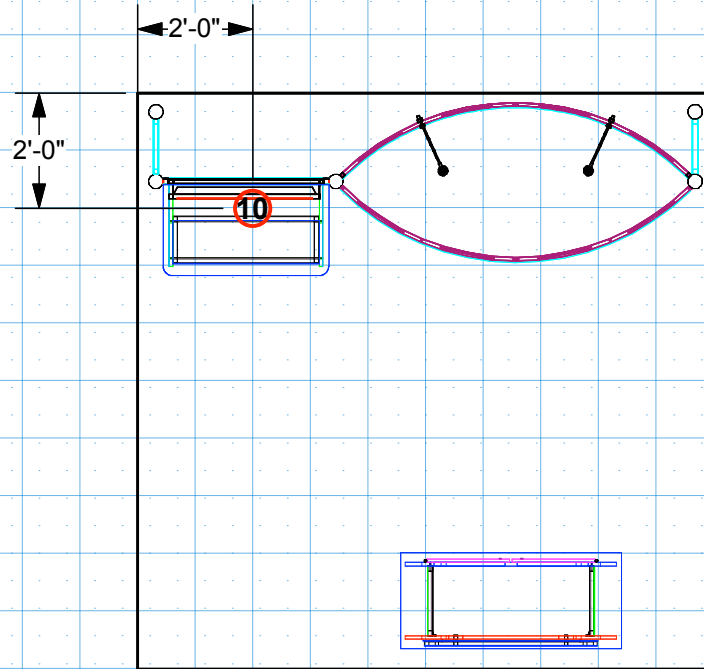

ADJACENT BOOTH #

ADJACENT BOOTH #

Electrical Key and Information

- ⑤ 5 Amps
- ⑩ 10 Amps
- ②① 20 Amps

Notes