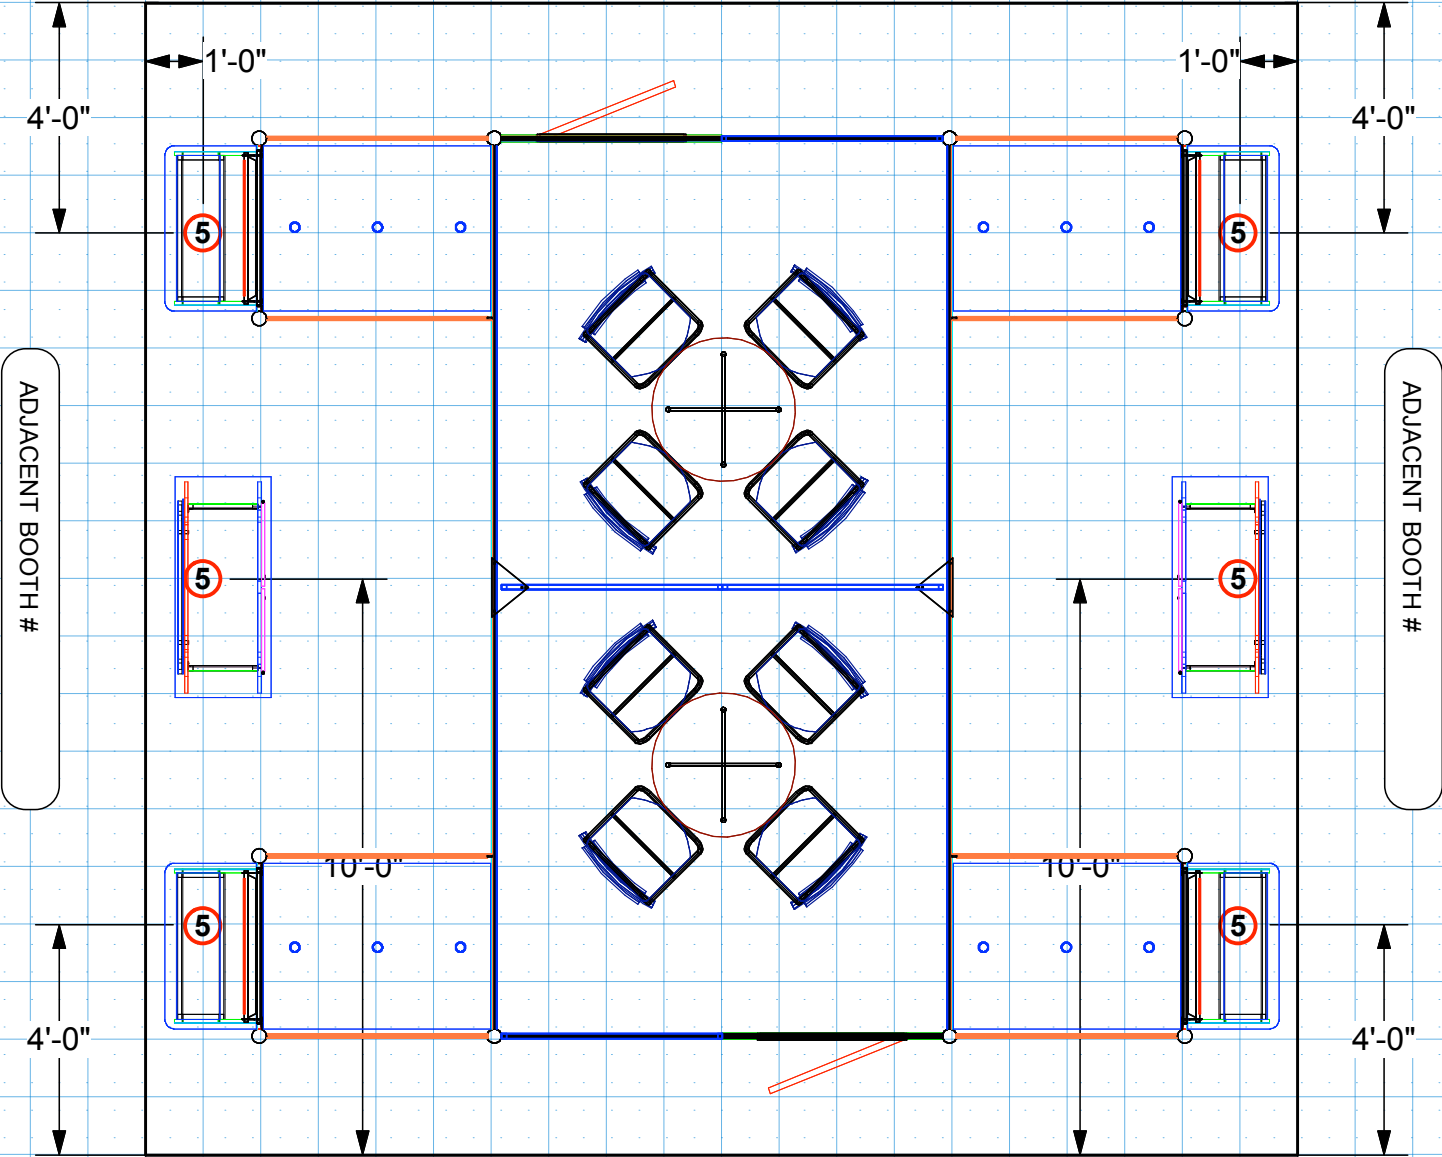

IM43 Electric Plan

Electrical Key and Information

- ⑤ 5 Amps
- ⑩ 10 Amps
- ②① 20 Amps

Notes