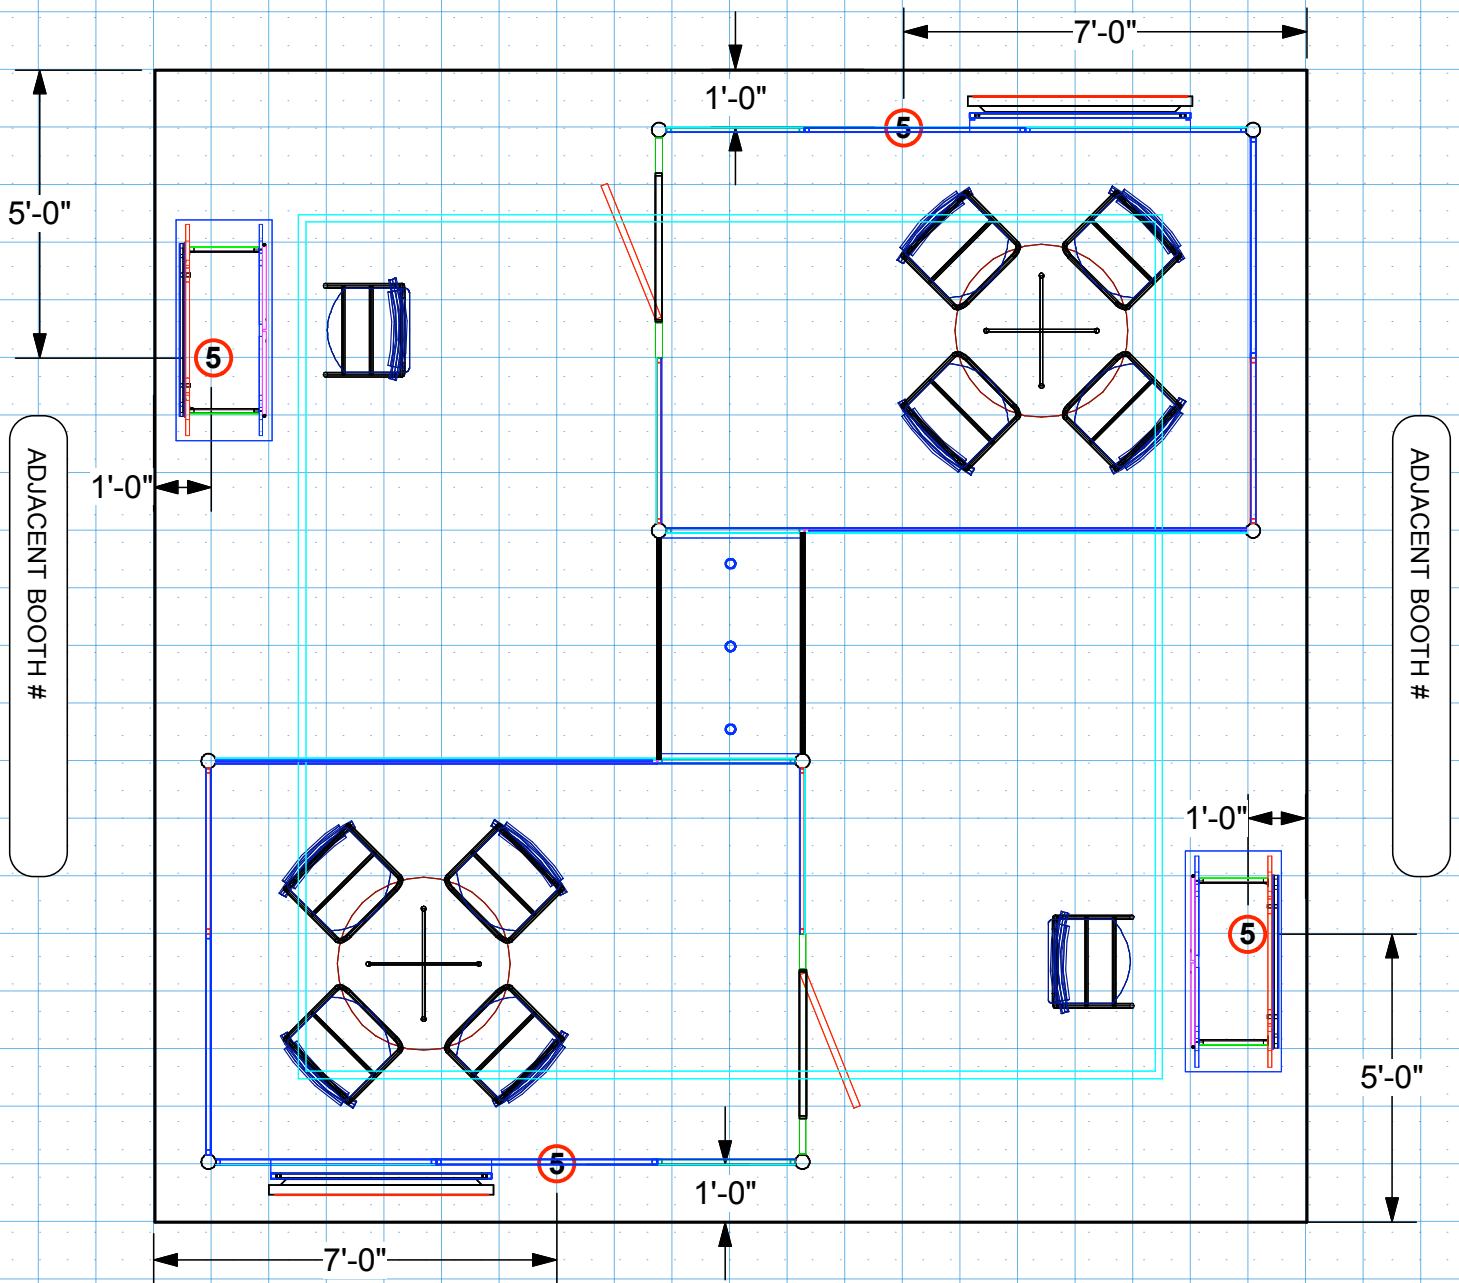

# IM41 Electric Plan

## Electrical Key and Information

- ⑤ 5 Amps
- ⑩ 10 Amps
- ②① 20 Amps